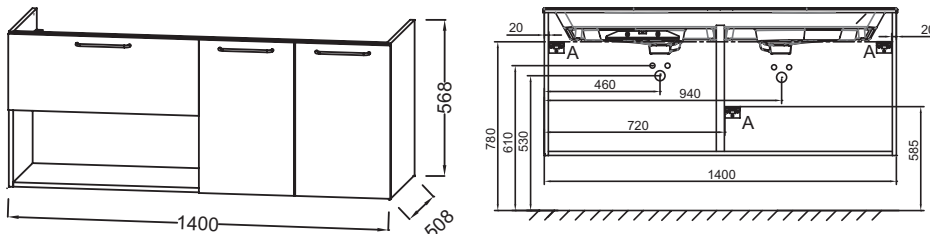

ODÉON RIVE GAUCHE - Base unit for vanity top, 1 drawer/1 niche/2 doors, black handle

Jacob Delafon
PARIS

EB2556-R9

Collection: ODÉON RIVE GAUCHE

Finish*:

Main features:

Features

- DIMENSIONS: 140 x 50.80 x 56.80 cm
- MATERIAL: Lacquer or melamine
- NORMS AND REGULATION: NF
- VERSION: Black handle
- INSIDE FINISH: Grey
- ADDITIONAL INFORMATION: tap, vanity top/basin and fixings set not included
- WEIGHT: 36.9 kg
- INSTALLATION TYPE: Wall-hung
- STORAGE TYPE: Door + niche + drawer
- HANDLE : Attached wire handle
- FIXING: Installer selects fixings set according to wall support

Technical drawing

Product Specification: Base unit for vanity top, 1 drawer/1 niche/2 doors, black handle. EB2556-R9. Collection: ODÉON RIVE GAUCHE. DIMENSIONS: 140 x 50.80 x 56.80 cm. WEIGHT: 36.9 kg. MATERIAL: Lacquer or melamine. INSTALLATION TYPE: Wall-hung. NORMS AND REGULATION: NF. STORAGE TYPE: Door + niche + drawer. VERSION: Black handle. HANDLE : Attached wire handle. INSIDE FINISH: Grey. FIXING: Installer selects fixings set according to wall support. ADDITIONAL INFORMATION: tap, vanity top/basin and fixings set not included.