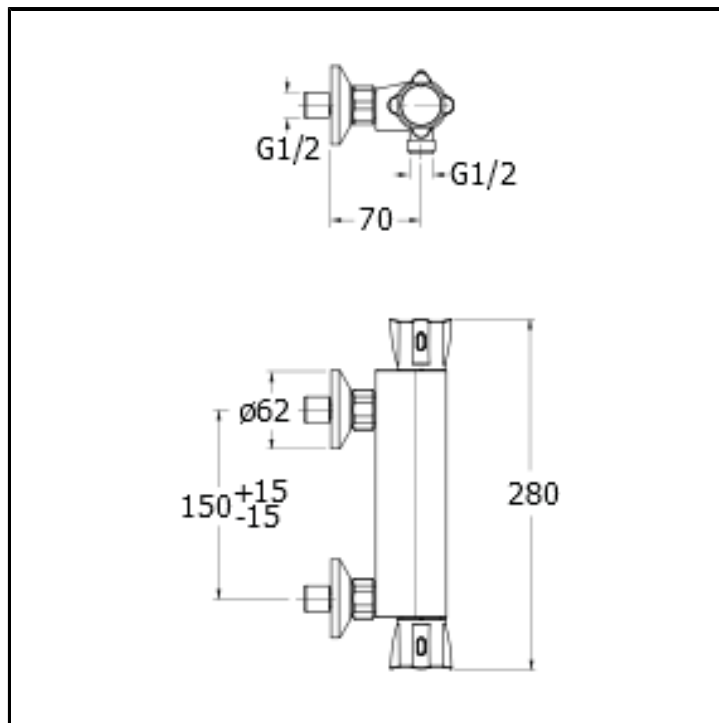

"Cold touch" external thermostatic shower mixer with metal handle

FINITURE

- White matt
- Chrome
- Black matt

CHARACTERISTICS

-

FEATURES FROM TECHNOLOGIES

-

COMMAND