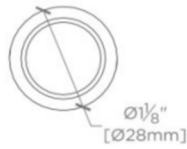

ETOILE

Etoile Porcelain 1" Knob

ETHW11

SHOWN IN ETOILE PORCELAIN 1" KNOB| ETHW11

TECHNICAL DETAILS

Hardware Primary Material: Brass

Hardware Shape: Knob

Hinge Primary Material: Brass

Chrome, Nickel or Matte Nickel Finishes

PRODUCT (NOTES)

Small is 1", Medium is 1 1/4"

ETOILE

Etoile Porcelain 1" Knob

ETHW11

MOUNTING HARDWARE INCLUDED		
STYLE #	DESCRIPTION	QTY
999023	Service Parts Rear Fixing MACHINE SREW-ROUND PHILLIPS HEAD M5 X 25MM	1
999024	Service Parts Rear Fixing MACHINE SCREW-ROUND PHILLIPS HEAD M5 X 40MM	1

TOP VIEW SCALE: 6"=1'-0"

ISO VIEW SCALE: 6"=1'-0"

FRONT VIEW SCALE: 6"=1'-0"

SIDE VIEW SCALE: 6"=1'-0"