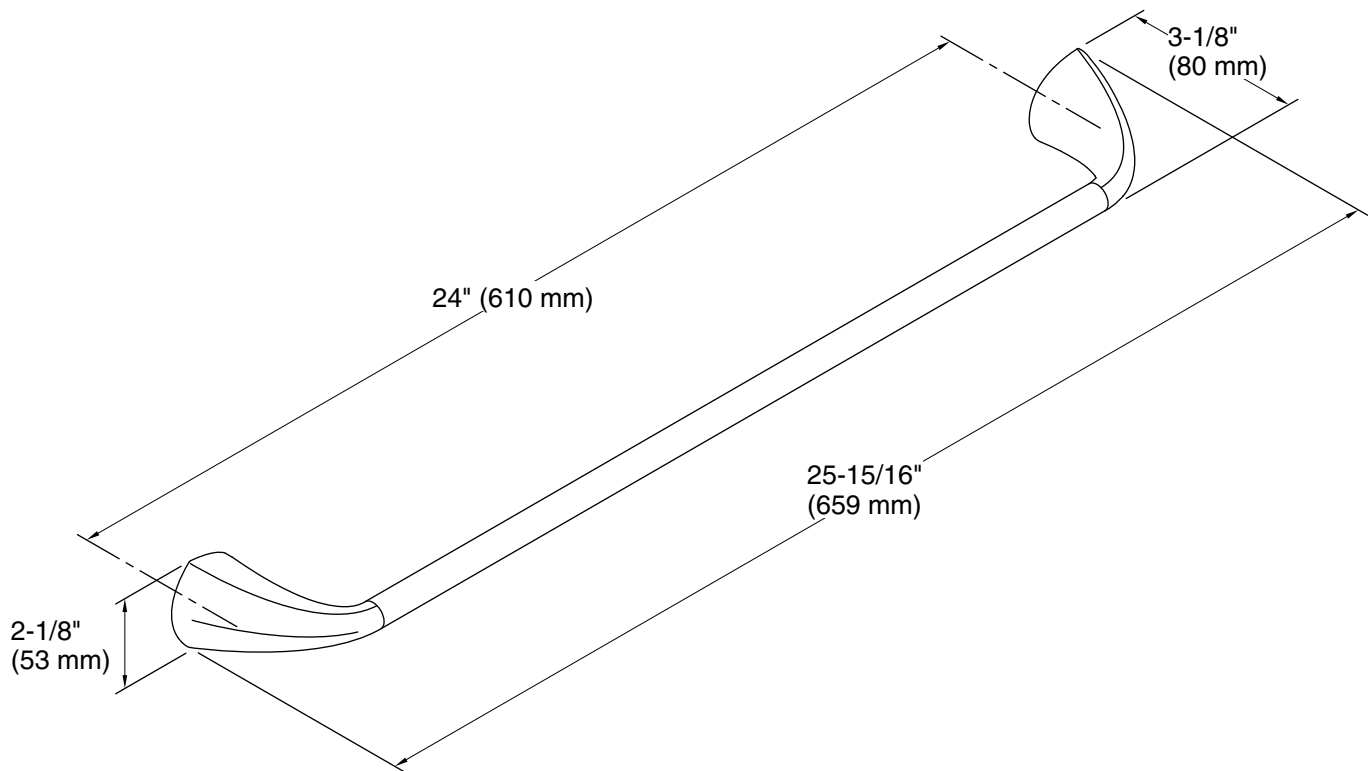

Technical Information

All product dimensions are nominal.

Material: Metal

Notes

Install this product according to the installation guide.

CAUTION: Risk of personal injury. Do not install these products in any area where they are likely to be used inadvertently as a grab bar or support bar. These products are not designed or intended for use as a grab bar or support bar.