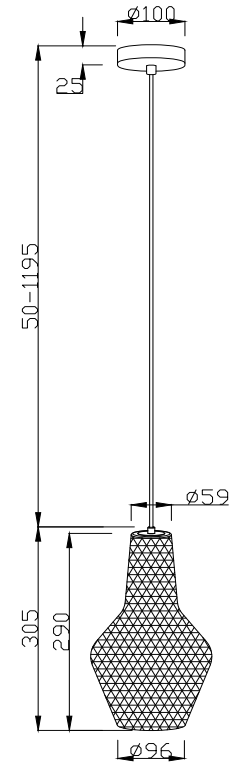

Instruction

P040PL-01B

1 x E27 (40W)

Model: P040PL-01B
Collection: Pendant
Series: Tommy

Ceiling Lamps