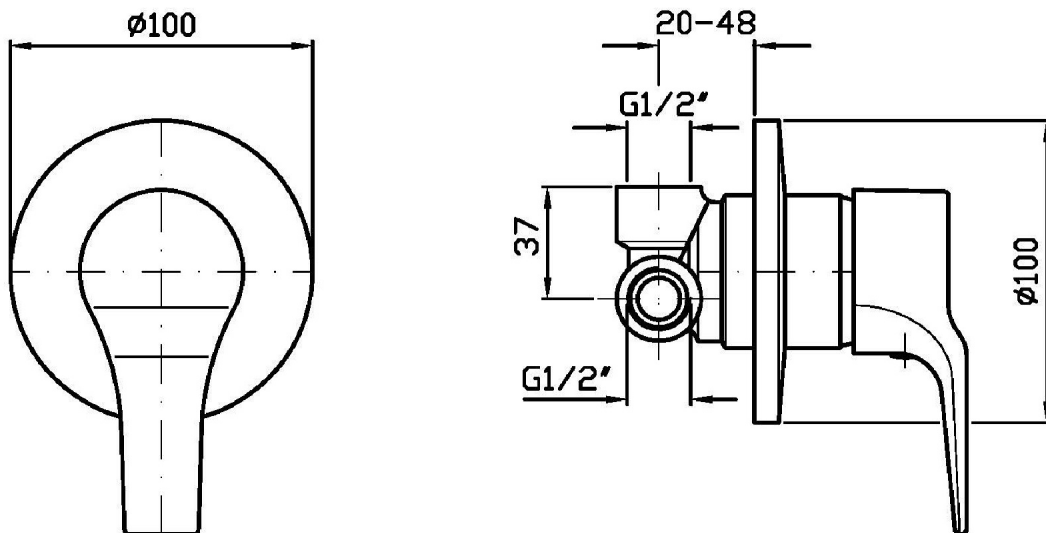

FLAT

ZX9100

Disegno Complessivo / Overall Drawing