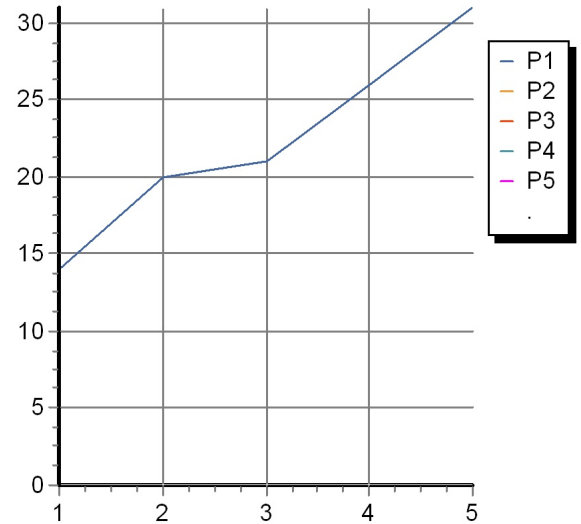

## FLAT

ZX9100

Portate / Flowrates (lt/min)

PRESSIONE PRESSURE	1 BAR	2 BAR	3 BAR	4 BAR	5 BAR
P1 PRIMARY OUTLET	14	20	21	26	31
P2					
P3					
P4					
P5					