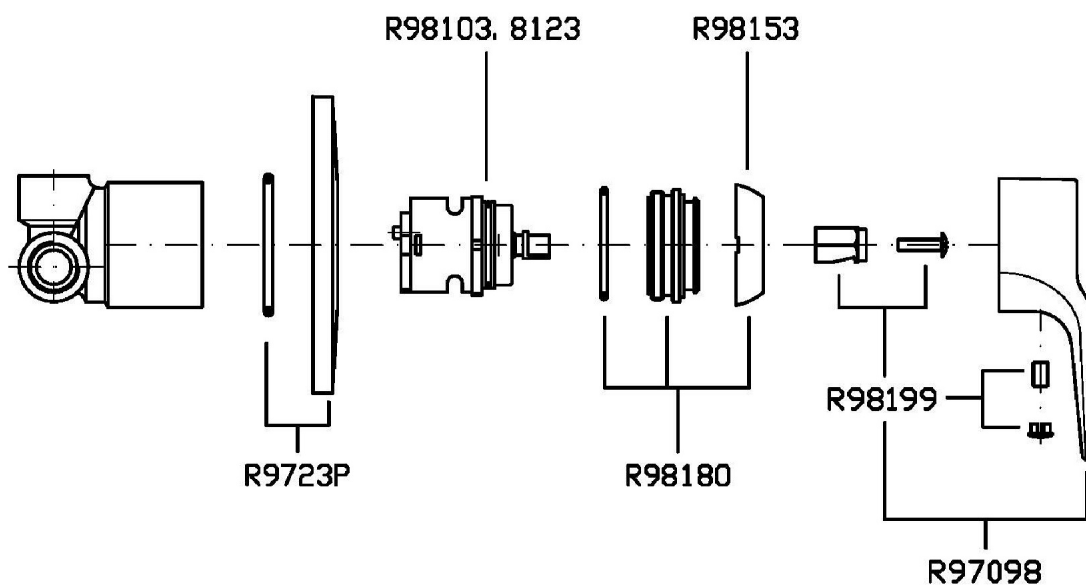

FLAT

ZX9100

Esplosi / Exploded