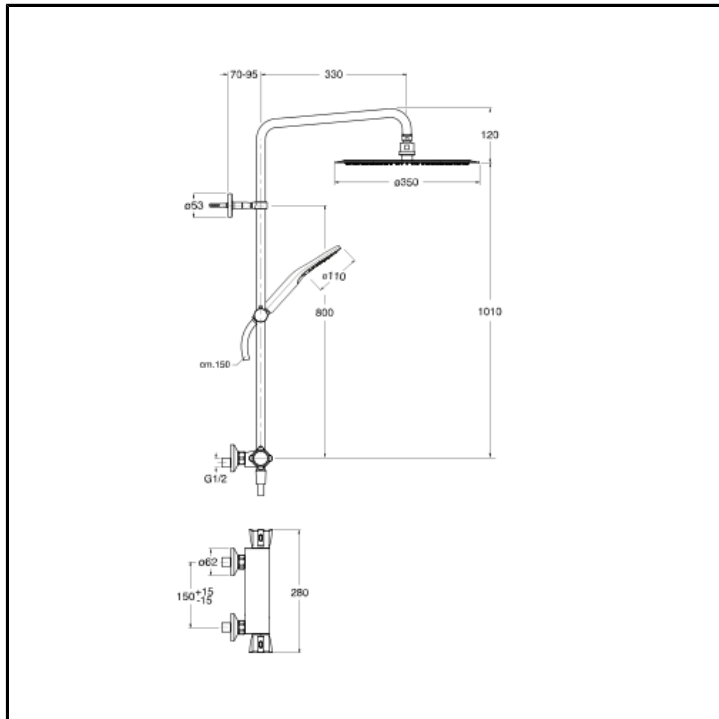

CRITE496

■ CRISTINA
RUBINETTERIE

"Cold touch" external Thermostatic shower mixer with metal handle, turning column pipe, \varnothing 35 cm SANDWICH SPECIAL overhead shower, 3 functions anti-lime hand shower with slide rail and LONG LIFE flexible hose