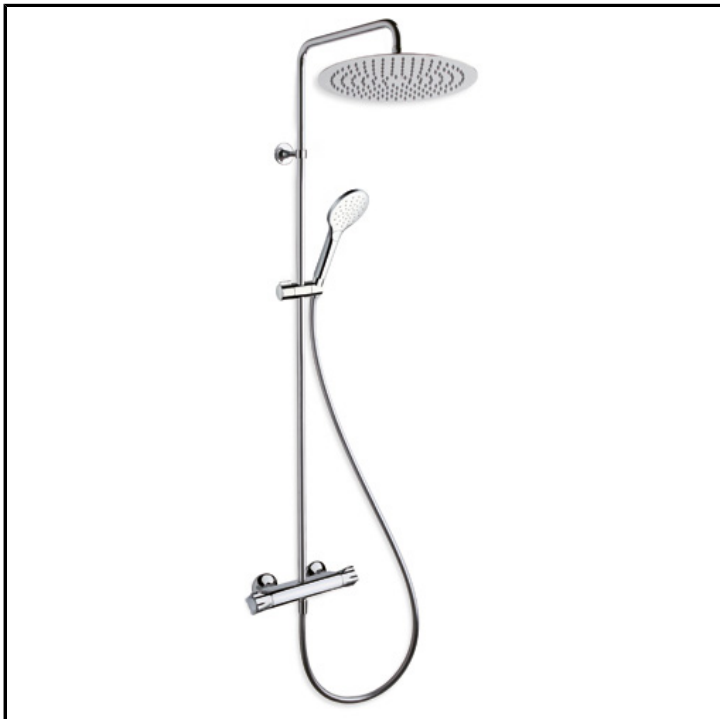

CRITE496

■ CRISTINA
RUBINETTERIE

"Cold touch" external Thermostatic shower mixer with metal handle, turning column pipe, \varnothing 35 cm SANDWICH SPECIAL overhead shower, 3 functions anti-lime hand shower with slide rail and LONG LIFE flexible hose

FINITURE

 Chrome

CHARACTERISTICS

- Multifunction column

FEATURES FROM TECHNOLOGIES

-
-
-

COMMAND

- Thermostatic

INSTALLATION

- Wall

TPOLOGY

-

ENVIRONMENT

- Bathroom