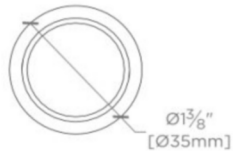

### PRODUCT FEATURES

1 1/4" x 1 1/4"

Made of Brass

Round Knob

Chrome, Nickel or Matte Nickel Finishes

---

### PRODUCT (NOTES)

Small is 1", Medium is 1 1/4"

## ETOILE

ETHW14

Etoile Porcelain 1 1/4" Knob

MOUNTING HARDWARE INCLUDED		
STYLE #	DESCRIPTION	QTY
999023	Service Parts Rear Fixing MACHINE SREW-ROUND PHILLIPS HEAD M5 X 25MM	1
999024	Service Parts Rear Fixing MACHINE SCREW-ROUND PHILLIPS HEAD M5 X 40MM	1

TOP VIEW SCALE: 6"=1'-0"

ISO VIEW SCALE: 6"=1'-0"

FRONT VIEW SCALE: 6"=1'-0"

SIDE VIEW SCALE: 6"=1'-0"