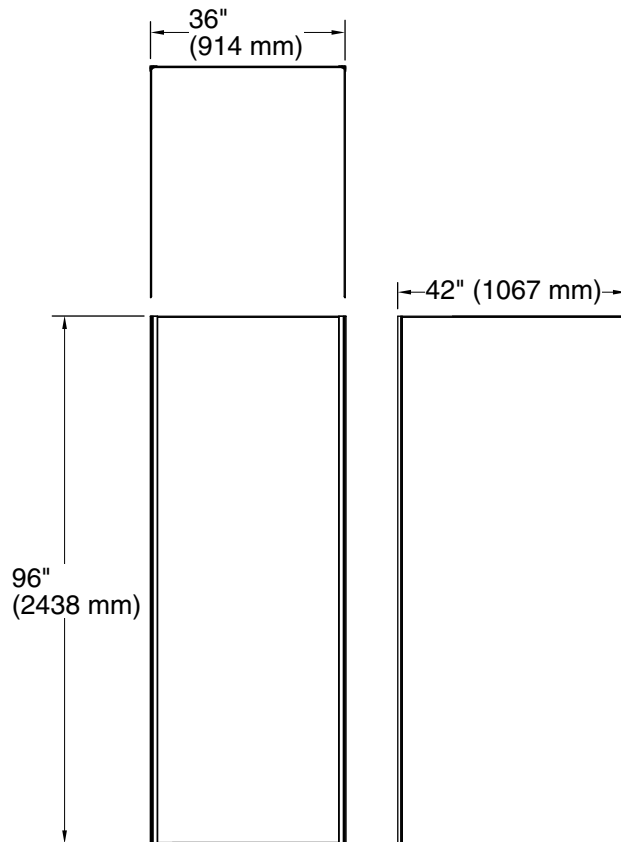

### Features

- Includes two 36" x 96" walls, one 42" x 96" wall, and two 96" corner joints.
- No need to install trim. Factory-installed edge provides a finished look for walls.
- Joint system hides caulk and silicone, leaving fewer places for mold to grow and simplifying cleaning.
- Coordinates with Choreograph shower accessories and storage (sold separately).

### Installation

- In-field trimmable.
- Adheres to water-resistant wallboard.
- For a 42" x 36" x 96" three-wall alcove or smaller.
- Intended for following use – residential (single family & multifamily) and hotel guest rooms.

### Included Components

Product consists of:

K-97602 42"x96" Wall Panel  
K-97601 36"x96" Wall Panel  
K-97601 36"x96" Wall Panel  
K-97635 96" Corner Joint

### Technical Information

All product dimensions are nominal.

Installation: Three-wall alcove

Material Thickness: 3/16" (5 mm)