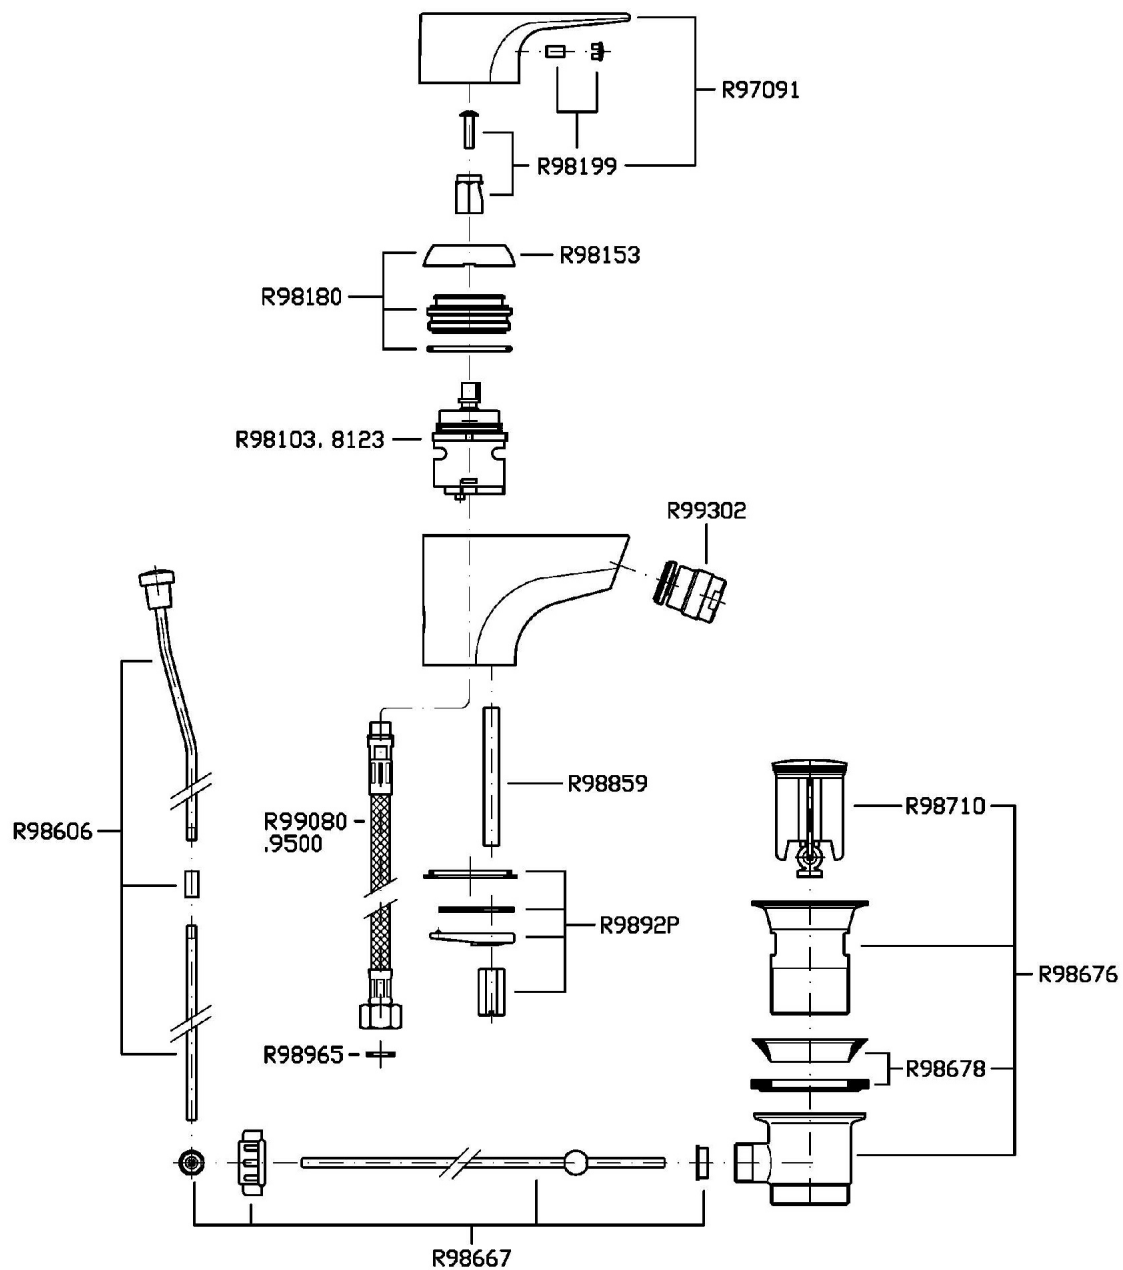

## FLAT

ZP9338

Disegno Complessivo / Overall Drawing

## FLAT

ZP9338

Esplosi / Exploded

## FLAT

ZP9338

Portate / Flowrates (lt/min)

PRESSIONE PRESSURE	1 BAR	2 BAR	3 BAR	4 BAR	5 BAR
<i>P1</i> BIDET BIDET	10	13	16	19	21
<i>P2</i>					
<i>P3</i>					
<i>P4</i>					
<i>P5</i>					

## FLAT

ZP9338

Pesi e Misure / Weights and Sizes

Peso ( Kg ) Weight ( lb )	1,87 ( Kg )	4,122602 ( lb )
Volume ( dc3 ) - ( in3 )	4,05 ( dc3 )	0,000247 ( in3 )
h ( mm ) - ( in )	70 ( mm )	2,755907 ( in )
L1 ( mm ) - ( in )	150 ( mm )	5,905515 ( in )
L2 ( mm ) - ( in )	385 ( mm )	15,1574885 ( in )