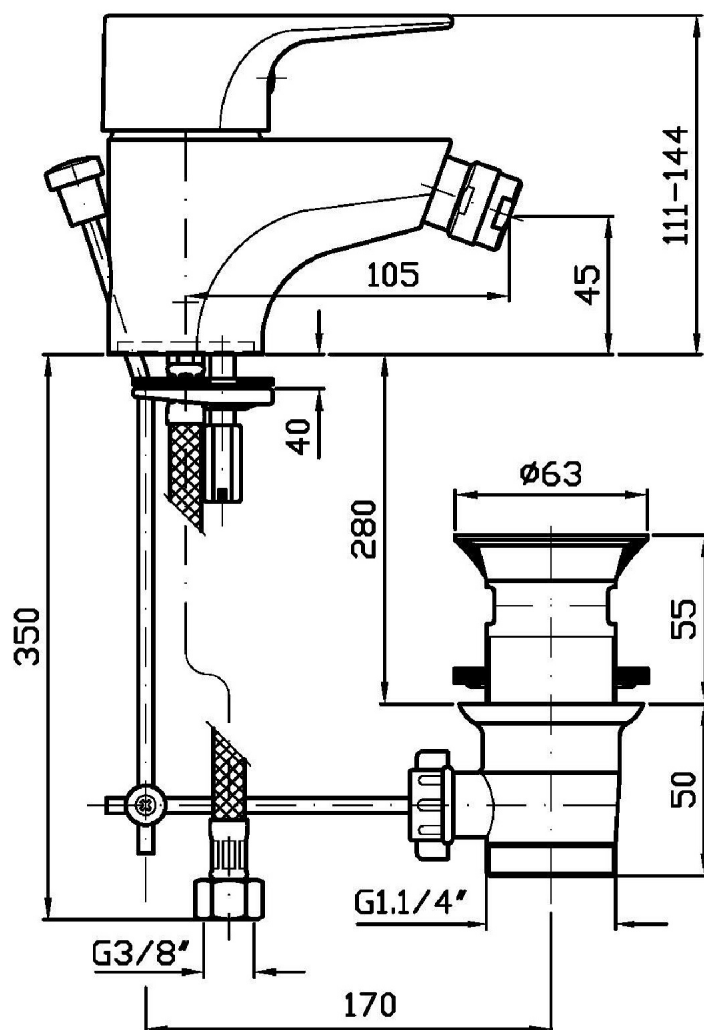

## FLAT

ZP9338

Disegno Complessivo / Overall Drawing

## FLAT

ZP9338

Pesi e Misure / Weights and Sizes

Peso ( Kg ) Weight ( lb )	1,87 ( Kg )	4,122602 ( lb )
Volume ( dc3 ) - ( in3 )	4,05 ( dc3 )	0,000247 ( in3 )
h ( mm ) - ( in )	70 ( mm )	2,755907 ( in )
L1 ( mm ) - ( in )	150 ( mm )	5,905515 ( in )
L2 ( mm ) - ( in )	385 ( mm )	15,1574885 ( in )