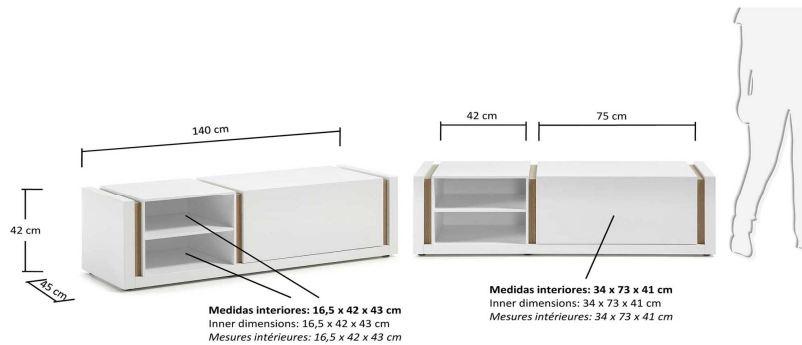

QU

product code	A462L05
product description	QU Tv Cabinet 140x42 matt lacquered white Tv cabinet with door in matt lacquered fireboard. Details in oak veneer.

product sizes

height x width x depth (cm)	42	x	140	x	45
product weight (Kg)	44,7				

technical drawings

product features

use (domestic/office)	Domestic
appliances (inner/outer)	Inner
number of doors	1
number of drawers	
fittings description	Screws, wooden pins, eccentric fittings, gas lifts and hinges
max. load (Kg)	60
material	MDF
finishing	Lacquered and oak veneer (Quercus alba)

- 30 min, x3, x2 (person icon)
- Ax12 (ø15x13.5), Bx12 (M6x45), Cx10 (ø8x20), Dx22 (ø3.5x16), Ex4 (ø6x30)
- Fx2 (M6x60), Gx1 (M5), Hx8 (M6x16), Ix2, Jx10 (ø3.5x25)
- Kx2, Lx4 (ø12x10), Mx4 (M5x25), Nx20 (ø20)
- (1)x1, (2)x1, (3)x1, (4)x1, (5)x1
- (7)x1, (8)x1, (10)x1, (11)x1