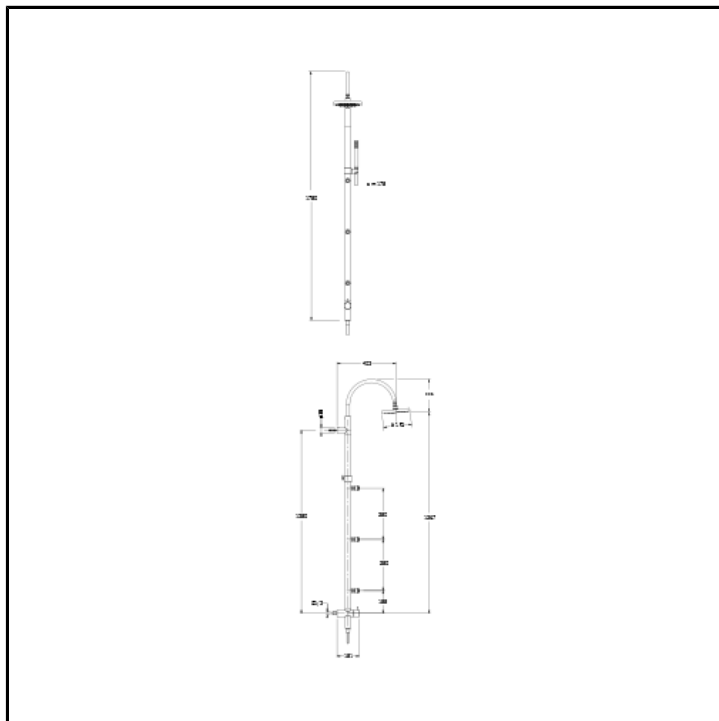

CRIPD500

Multifunction shower column with 3+1 outlets diverter, checkable anti-lime showerhead, LONG LIFE flexible hose, anti-lime hand shower with slide rail, adjustable anti-lime jets, combined shower head/jets outlet