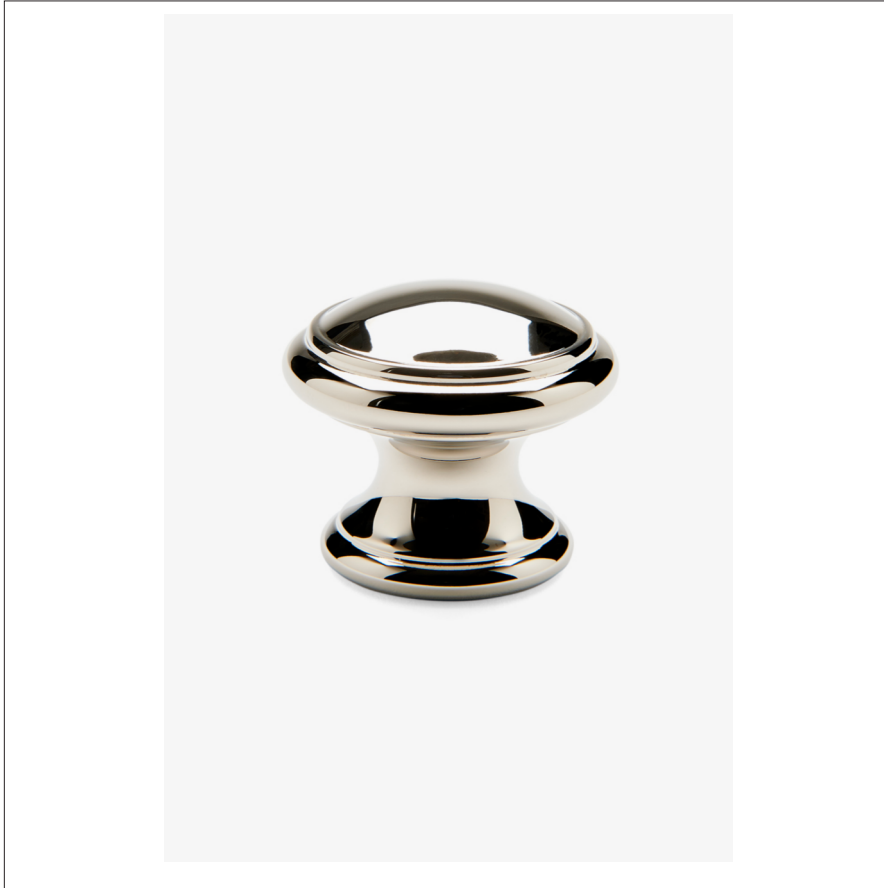

## ETOILE

Etoile Metal 1 1/4" Knob

ETHW15

SHOWN IN ETOILE METAL 1 1/4" KNOB| ETHW15

### TECHNICAL DETAILS

---

Hardware Primary Material: Brass  
Hardware Shape: Knob  
Hinge Primary Material: Brass  
Primary Material: Metal  
Suggested Application: All Applications

### PRODUCT FEATURES

---

1 1/4" x 1 1/4"

Made of Brass

Chrome or Matte Nickel Finish

### PRODUCT (NOTES)

---

Small is 1", Medium is 1 1/4"