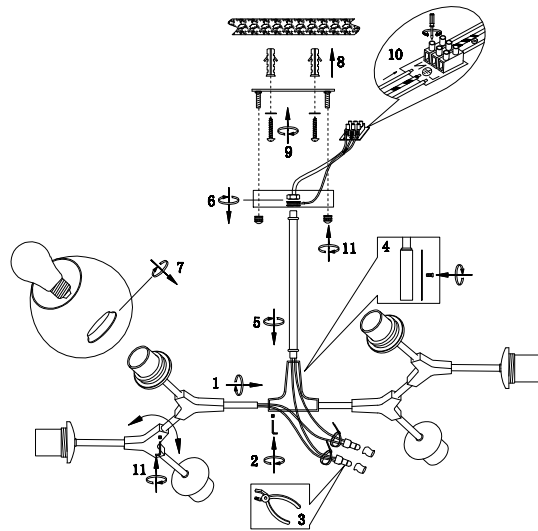

FREYA
TRADITION OF QUALITY

Instruction

FR5006CL-06B

6 x E27 (60W)

Model: FR5006CL-06B

Series: Desi

Ceiling Lamps