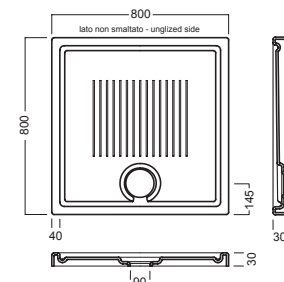

ACCESSORI ACCESSORIES

Y2AA01 (BI-White)

Y2AA77 (CR-Chrome)

Piletta ispezionabile h 60 mm da 90 mm, coperchio tondo ULTRA PIATTO con logo HATRIA (per piatti doccia LIF H3)

Shower drain with removable siphon, drainage 90 mm, h 60 mm, with round ULTRA FLAT cover and HATRIA logo (for LIF H3 shower trays)

hatria

Y3AC01 (BI-White)

Y3AC77 (CR-Chrome)

Piletta ispezionabile GEBERIT h 60 mm da 90 mm, coperchio tondo cromato (per piatti doccia LIF H3)

GEBERIT Shower drain with removable siphon, drainage 90 mm, h 60 mm round cover (for LIF H3 shower trays)

GEBERIT

Installed

DISEGNO TECNICO TECHNICAL DESIGN

Tolleranza massima ± 1.5 %
Maxmun allowed tollerance ± 1.5 %

01 BIANCO
WHITE