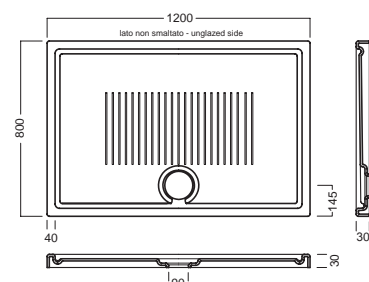

ACCESSORI ACCESSORIES

Y2AA01 (BI-White)

Y2AA77 (CR-Chrome)

Piletta ispezionabile h 60 mm da 90 mm, coperchio tondo ULTRA PIATTO con logo HATRIA (per piatti doccia LIF H3)

Shower drain with removable siphon, drainage 90 mm, h 60 mm, with round ULTRA FLAT cover and HATRIA logo (for LIF H3 shower trays)

hatria

Y3AC01 (BI-White)

Y3AC77 (CR-Chrome)

Piletta ispezionabile GEBERIT h 60 mm da 90 mm, coperchio tondo cromato (per piatti doccia LIF H3)

GEBERIT Shower drain with removable siphon, drainage 90 mm, h 60 mm round cover (for LIF H3 shower trays)

GEBERIT

Installed

DISEGNO TECNICO TECHNICAL DESIGN

Tolleranza massima ± 1.5 %
Maxmun allowed tollerance ± 1.5 %

01 BIANCO
WHITE