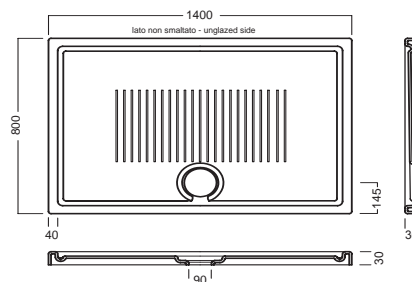

ACCESSORI ACCESSORIES

Y2AA01 (BI-White)

Y2AA77 (CR-Chrome)

Piletta ispezionabile h 60 mm da 90 mm, coperchio tondo ULTRA PIATTO con logo HATRIA (per piatti doccia LIF H3)

Shower drain with removable siphon, drainage 90 mm, h 60 mm, with round ULTRA FLAT cover and HATRIA logo (for LIF H3 shower trays)

hatria

Y3AC01 (BI-White)

Y3AC77 (CR-Chrome)

Piletta ispezionabile GEBERIT h 60 mm da 90 mm, coperchio tondo cromato (per piatti doccia LIF H3)

GEBERIT Shower drain with removable siphon, drainage 90 mm, h 60 mm round cover (for LIF H3 shower trays)

GEBERIT

Installed

DISEGNO TECNICO TECHNICAL DESIGN

Tolleranza massima ± 1.5 %
Maxmun allowed tollerance ± 1.5 %

01 BIANCO
WHITE