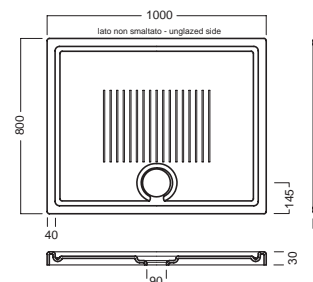

ACCESSORI ACCESSORIES

Y2AA01 (BI-White)

Y2AA77 (CR-Chrome)

Piletta ispezionabile h 60 mm da 90 mm, coperchio tondo ULTRA PIATTO con logo HATRIA (per piatti doccia LIF H3)

Shower drain with removable siphon, drainage 90 mm, h 60 mm, with round ULTRA FLAT cover and HATRIA logo (for LIF H3 shower trays)

hatria

Y3AC01 (BI-White)

Y3AC77 (CR-Chrome)

Piletta ispezionabile GEBERIT h 60 mm da 90 mm, coperchio tondo cromato (per piatti doccia LIF H3)

GEBERIT Shower drain with removable siphon, drainage 90 mm, h 60 mm round cover (for LIF H3 shower trays)

GEBERIT

Installed

DISEGNO TECNICO TECHNICAL DESIGN

Tolleranza massima ± 1.5 %
Maxmun allowed tollerance ± 1.5 %

01 BIANCO
WHITE