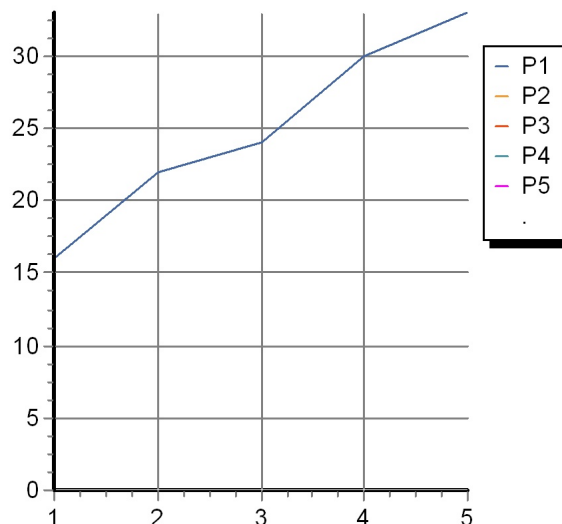

Exposed single lever shower mixer with 1/2" outlet.

Finiture / Finishes

Cromo / Chrome

FLAT

ZX9078

Disegno Complessivo / Overall Drawing

FLAT

ZX9078

Portate / Flowrates (lt/min)

PRESSIONE PRESSURE	1 BAR	2 BAR	3 BAR	4 BAR	5 BAR
2 RUBINETTO APERTI 2 STOP VALVES OPEN <i>P1</i>	16	22	24	30	33
<i>P2</i>					
<i>P3</i>					
<i>P4</i>					
<i>P5</i>					

FLAT

ZX9078

Pesi e Misure / Weights and Sizes

Peso (Kg) Weight (lb)	2 (Kg)	4,4092 (lb)
Volume (dc3) - (in3)	2,88 (dc3)	0,000176 (in3)
h (mm) - (in)	87 (mm)	3,4251987 (in)
L1 (mm) - (in)	190 (mm)	7,480319 (in)
L2 (mm) - (in)	174 (mm)	6,8503974 (in)