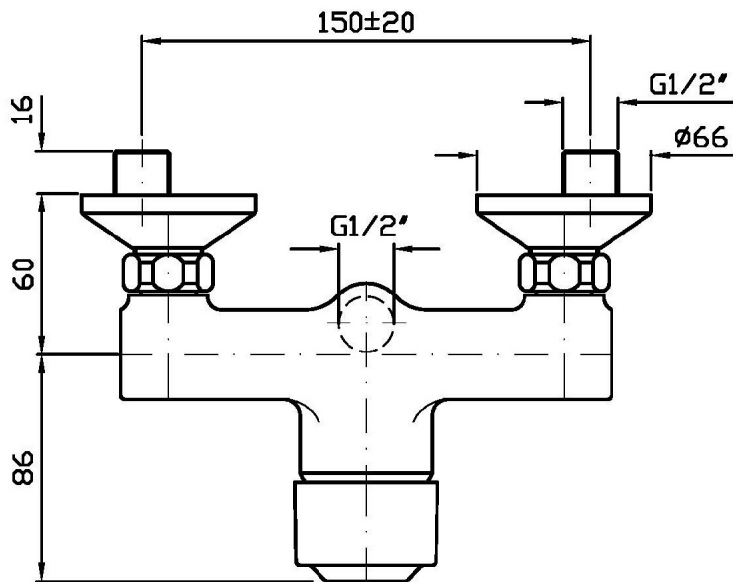

Exposed single lever shower mixer with 1/2" outlet.

Finiture / Finishes

Cromo / Chrome

FLAT

ZX9078

Disegno Complessivo / Overall Drawing

FLAT

ZX9078

Portate / Flowrates (lt/min)

PRESSIONE PRESSURE	1 BAR	2 BAR	3 BAR	4 BAR	5 BAR
2 RUBINETTO APERTI 2 STOP VALVES OPEN <i>P1</i>	16	22	24	30	33
<i>P2</i>					
<i>P3</i>					
<i>P4</i>					
<i>P5</i>					

FLAT

ZX9078

Pesi e Misure / Weights and Sizes

Peso (Kg) Weight (lb)	2 (Kg)	4,4092 (lb)
Volume (dc3) - (in3)	2,88 (dc3)	0,000176 (in3)
h (mm) - (in)	87 (mm)	3,4251987 (in)
L1 (mm) - (in)	190 (mm)	7,480319 (in)
L2 (mm) - (in)	174 (mm)	6,8503974 (in)