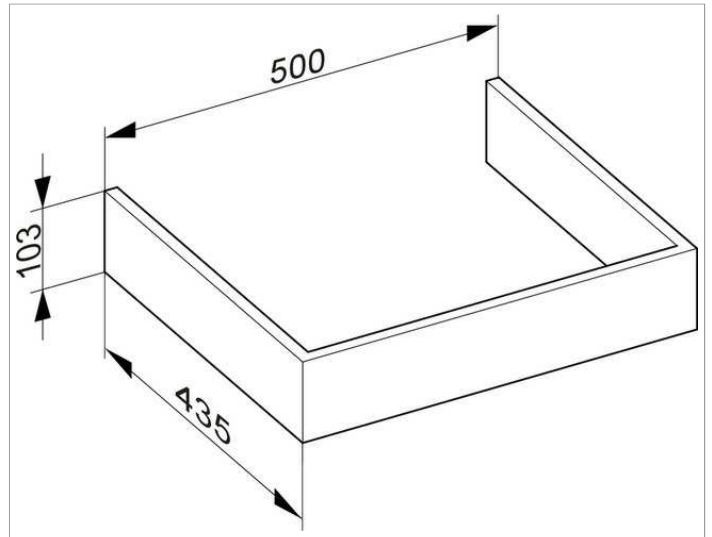

Edition 90

39059XX0000 Plinth package

**PRODUCT**

**DRAWING**

**PRODUCT ATTRIBUTES**

Suitable for side unit width 600 mm,  
consisting of plinth panel  
and height-adjustable furniture feet

**SURFACE**

38, 39

**DIMENSION**

500 x 103 x 435 mm