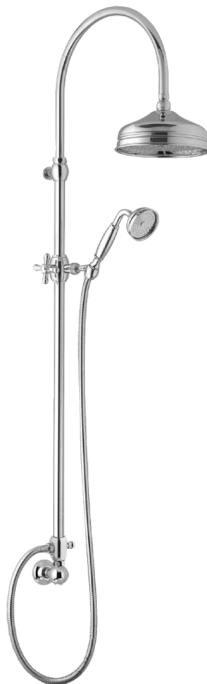

Telescopic colonial concealed

Telescopic colonial concealed
30026/ID-CR

TECHNICAL INFORMATION

Traditional telescopic and turning shower column with adjustable mounting with articulated shower holder, built-in holder and diverter. Ø220 non-liming inspectable and serviceable traditional shower head in brass/stainless steel. Brass inspectable and serviceable traditional one jet shower. Brass double spiral flexible hose cm 150. CHROME

Flow rate:

? Doccia o soffione?

PICTURE

SPARE PARTS

FEATURES

Rain jet

Non-liming

adjustable telescopic shower column