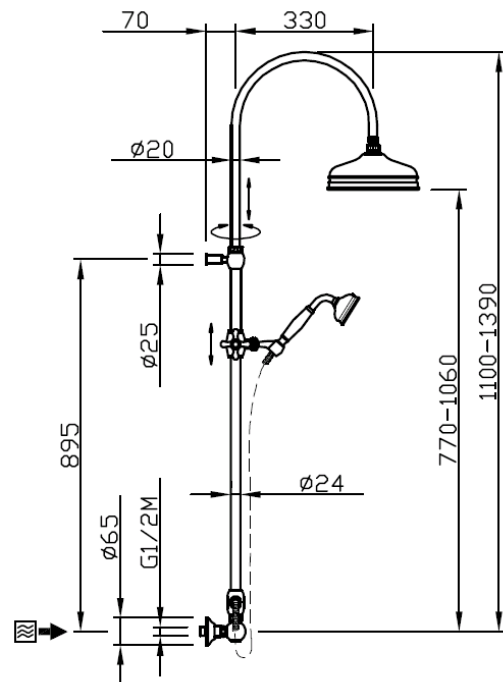

Telescopic colonial concealed

Telescopic colonial concealed
30026/ID-CR

TECHNICAL INFORMATION

Traditional telescopic and turning shower column with adjustable mounting with articulated shower holder, built-in holder and diverter. Ø220 non-liming inspectable and serviceable traditional shower head in brass/stainless steel. Brass inspectable and serviceable traditional one jet shower. Brass double spiral flexible hose cm 150. CHROME

Flow rate:

? Doccia o soffione?

PICTURE

SPARE PARTS

FEATURES

Rain jet

Non-liming

adjustable telescopic shower column

TECHNICAL DRAWING

FINISHINGS