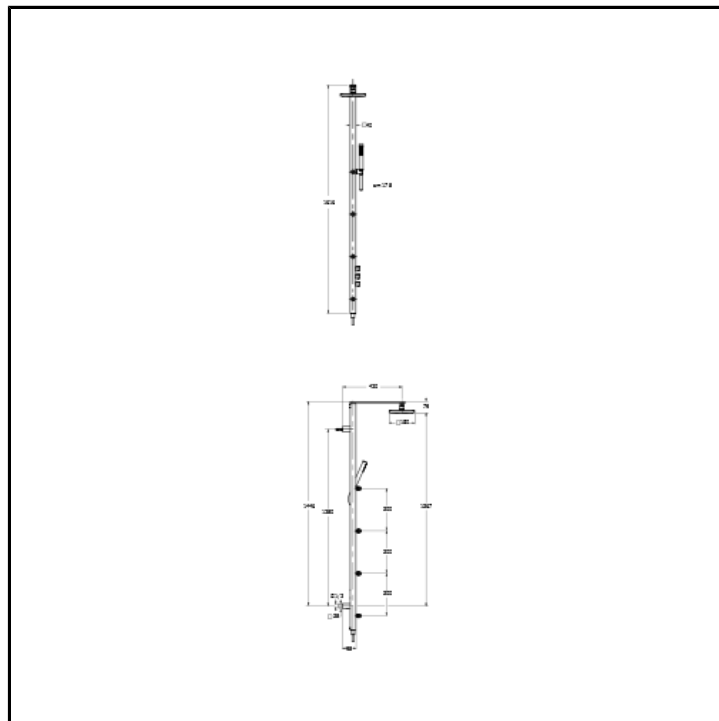

3 outlets multifunction shower column for concealed thermostatic body, checkable anti-lime showerhead, LONG LIFE flexible hose, anti-lime hand shower and adjustable jets, combined outlets

FINITURE

 Chrome