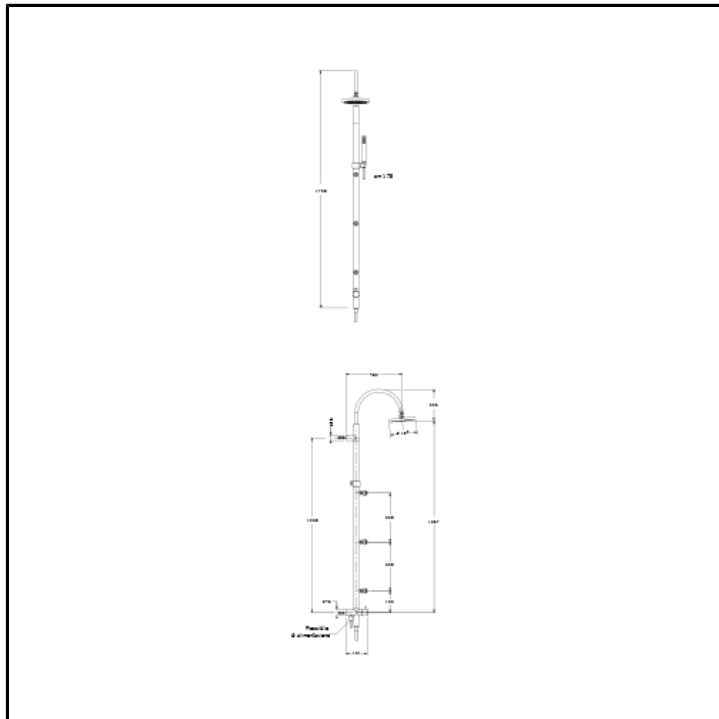

# CRIPD501

Multifunction shower column with 3+1 outlets diverter, checkable anti-lime showerhead, LONG LIFE flexible hose, anti-lime hand shower with slide rail, adjustable anti-lime jets, combined shower head/jets outlet with external supply