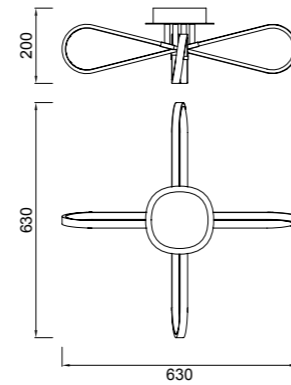

REF.5982 Plafón - Ceiling Lamp

- LED 40W 3000K 3500lm - 100/240V
- Plata - Silver
- Cromo - Chrome
- Difusor Acrílico - Acrylic Diffuser