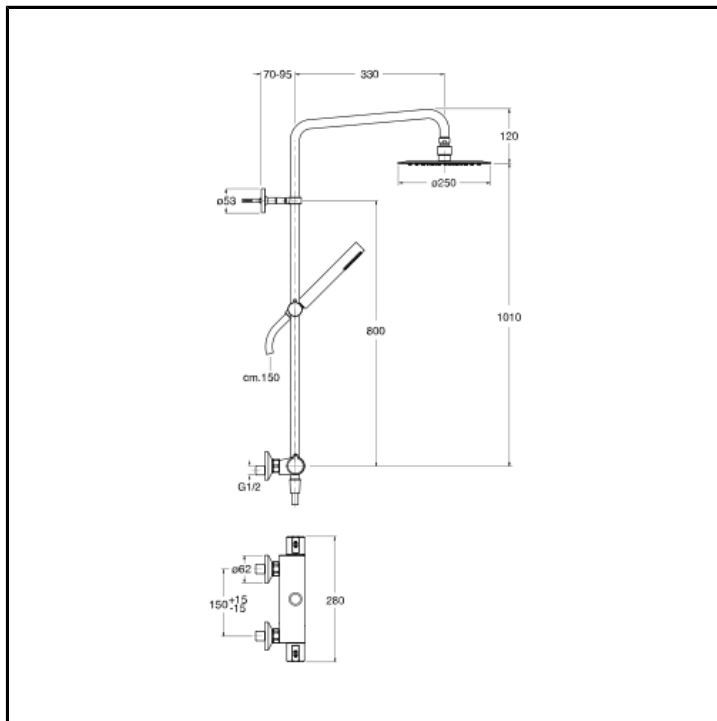

CRITE458

CRISTINA
RUBINETTERIE

"Cold touch" external thermostatic shower mixer with ABS handle, turning column pipe, \varnothing 25 cm SANDWICH SPECIAL overhead shower, anti-lime hand shower with slide rail and LONG LIFE flexible hose