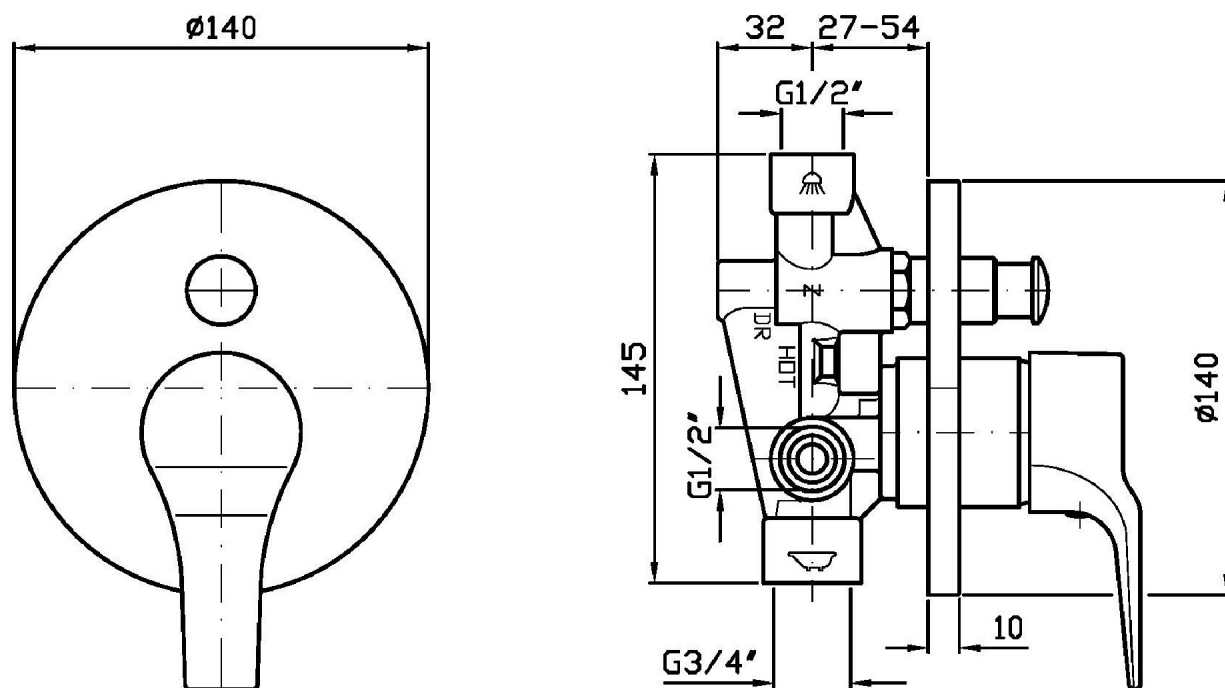

Built-in single lever bath-shower mixer with diverter.

R99653

Parte incasso. / Built-in part.

Finiture / Finishes

Cromo / Chrome

FLAT

ZX9112

Disegno Complessivo / Overall Drawing

FLAT

ZX9112

Esplosi / Exploded

FLAT

ZX9112

Portate / Flowrates (lt/min)

PRESSIONE PRESSURE	1 BAR	2 BAR	3 BAR	4 BAR	5 BAR
P1 PRIMARY OUTLET	14	20	24	28	32
P2	12	16	22	25	28
P3					
P4					
P5					

FLAT

ZX9112

Pesi e Misure / Weights and Sizes

Peso (Kg) Weight (lb)	0,78 (Kg)	1,719588 (lb)
Volume (dc3) - (in3)	2,04 (dc3)	0,000124 (in3)
h (mm) - (in)	58 (mm)	2,2834658 (in)
L1 (mm) - (in)	175 (mm)	6,8897675 (in)
L2 (mm) - (in)	200 (mm)	7,87402 (in)