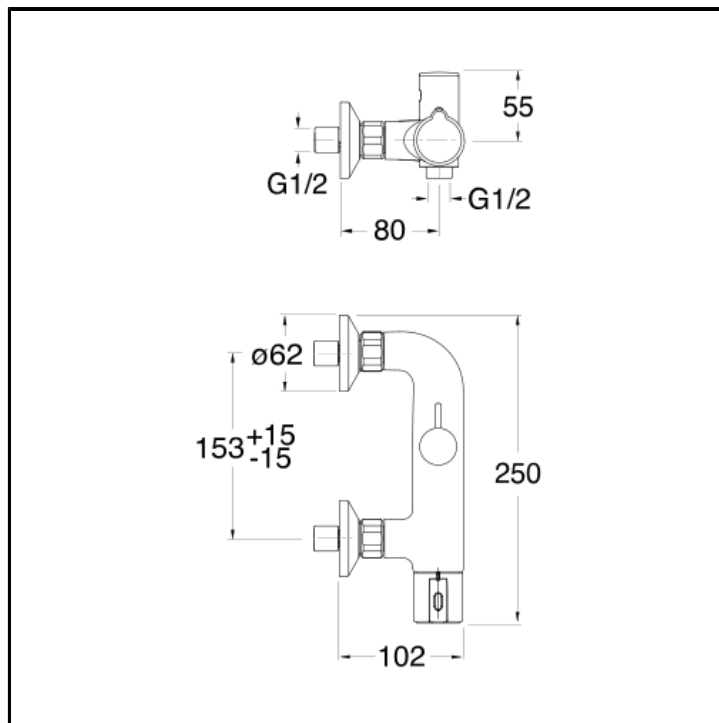

"Cold touch" external thermostatic shower mixer with ABS handle