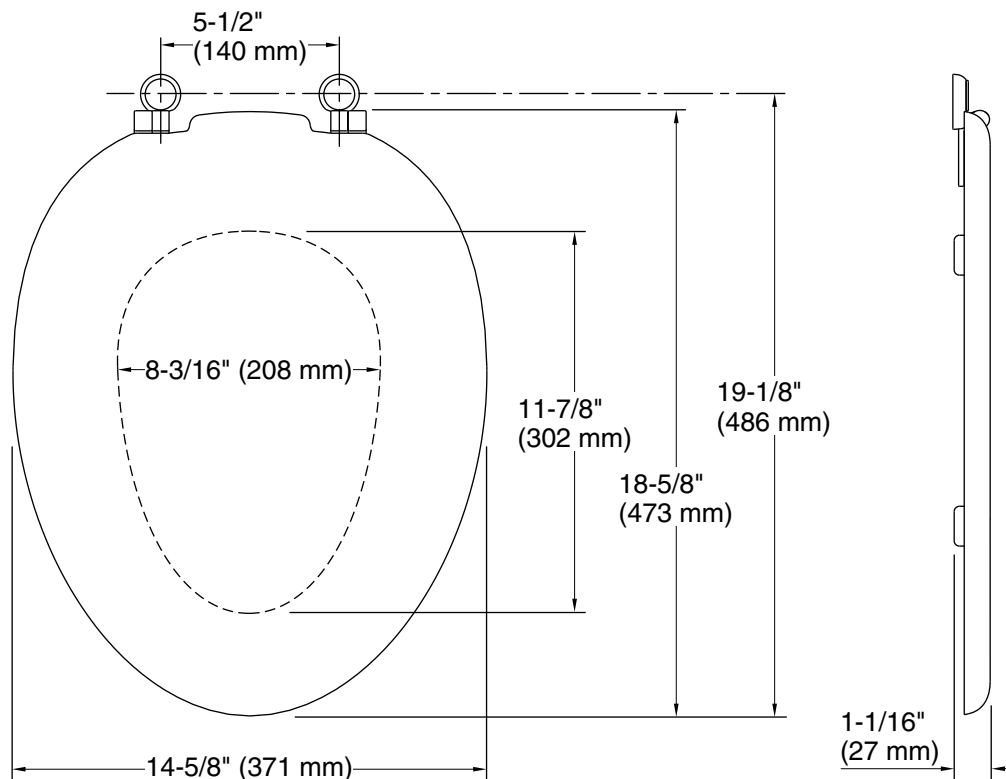

- Molded wood.

Codes/Standards

None Applicable

KOHLER® One-Year Limited Warranty

See website for detailed warranty information.

Available Colors/Finishes

Color tiles intended for reference only.

Color	Code	Description
	0	White
	96	Biscuit
	7	Black Black™

Technical Information

All product dimensions are nominal.

Seat shape type: Elongated

Seat front type: Closed-front

Seat-mounting holes: 5-1/2" (140 mm)

Notes

Install this product according to the installation guide.