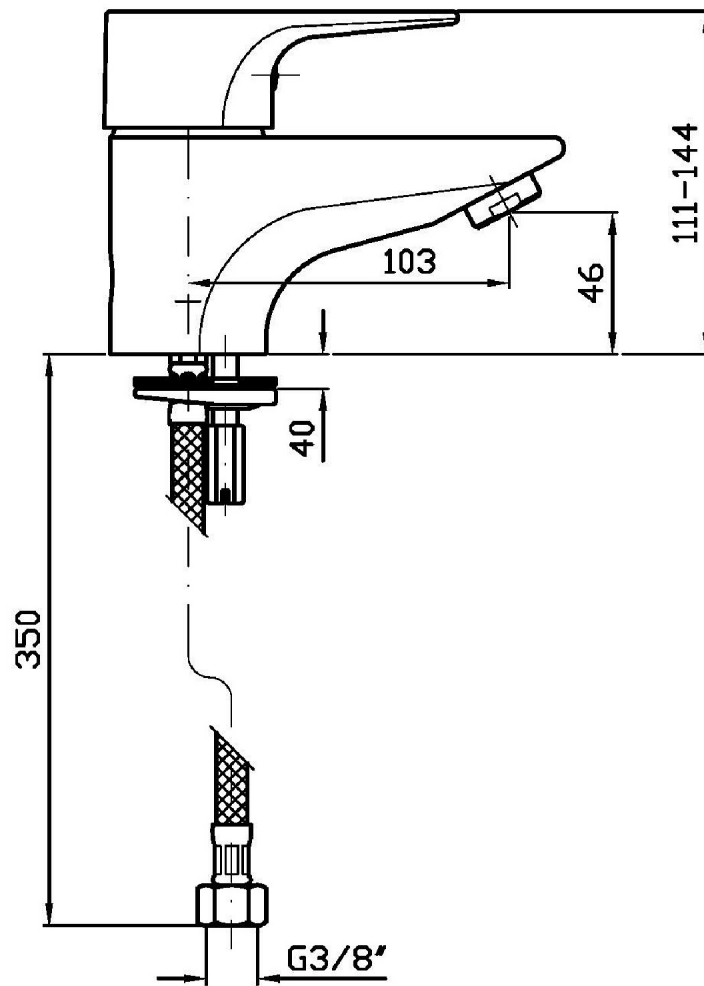

## FLAT

ZP9209

Disegno Complessivo / Overall Drawing

## FLAT

ZP9209

Pesi e Misure / Weights and Sizes

Peso ( Kg ) Weight ( lb )	1,5 ( Kg )	3,3069 ( lb )
Volume ( dc3 ) - ( in3 )	4,05 ( dc3 )	0,000247 ( in3 )
h ( mm ) - ( in )	70 ( mm )	2,755907 ( in )
L1 ( mm ) - ( in )	150 ( mm )	5,905515 ( in )
L2 ( mm ) - ( in )	385 ( mm )	15,1574885 ( in )