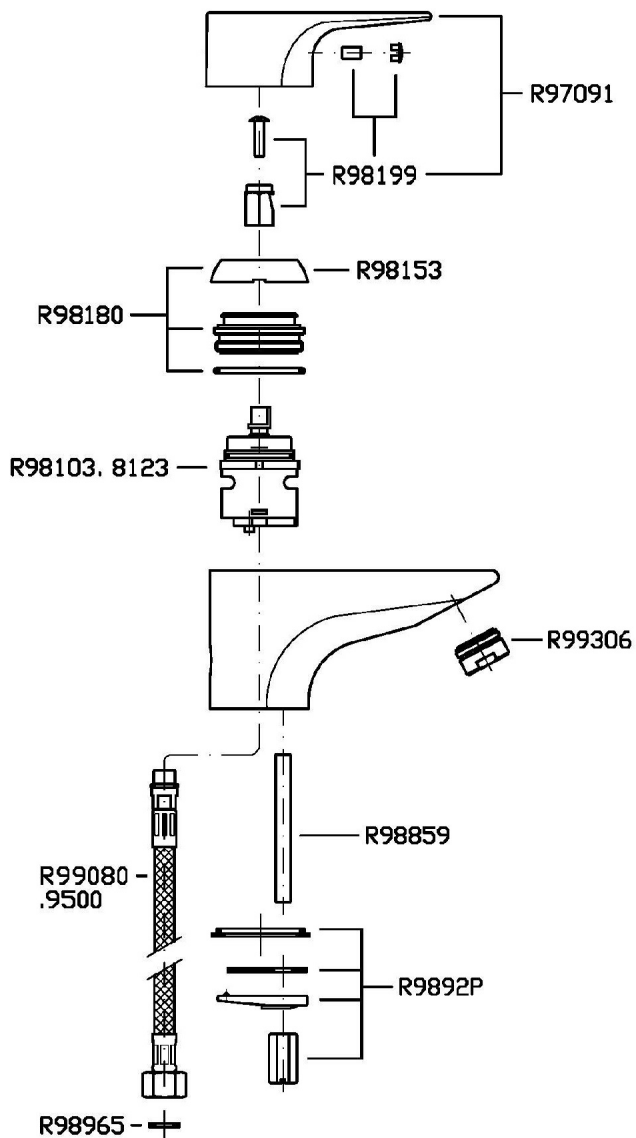

## FLAT

ZP9209

Disegno Complessivo / Overall Drawing

## FLAT

ZP9209

Esplosi / Exploded

## FLAT

ZP9209

Portate / Flowrates (lt/min)

PRESSIONE PRESSURE	1 BAR	2 BAR	3 BAR	4 BAR	5 BAR
LAVABO BASIN	10	13	16	19	21
P1					
P2					
P3					
P4					
P5					

## FLAT

ZP9209

Pesi e Misure / Weights and Sizes

Peso ( Kg ) Weight ( lb )	1,5 ( Kg )	3,3069 ( lb )
Volume ( dc3 ) - ( in3 )	4,05 ( dc3 )	0,000247 ( in3 )
h ( mm ) - ( in )	70 ( mm )	2,755907 ( in )
L1 ( mm ) - ( in )	150 ( mm )	5,905515 ( in )
L2 ( mm ) - ( in )	385 ( mm )	15,1574885 ( in )