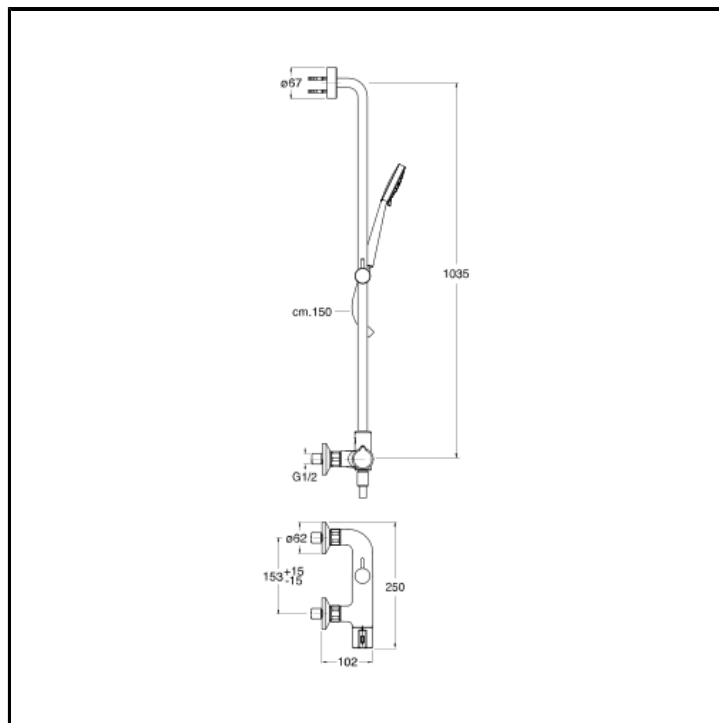

"Cold touch" external thermostatic shower mixer with ABS handle, comfort anti-lime hand shower with slide rail and LONG LIFE flexible hose

FINITURE

 Chrome

CHARACTERISTICS

- Multifunction column

FEATURES FROM TECHNOLOGIES