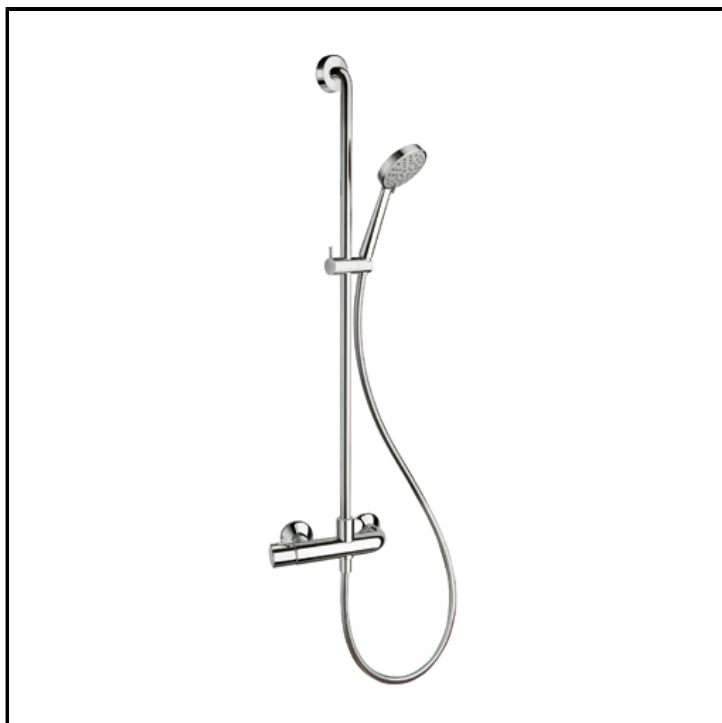

"Cold touch" external thermostatic shower mixer with ABS handle, comfort anti-lime hand shower with slide rail and LONG LIFE flexible hose

FINITURE

 Chrome

CHARACTERISTICS

- Multifunction column

FEATURES FROM TECHNOLOGIES

- Bathroom