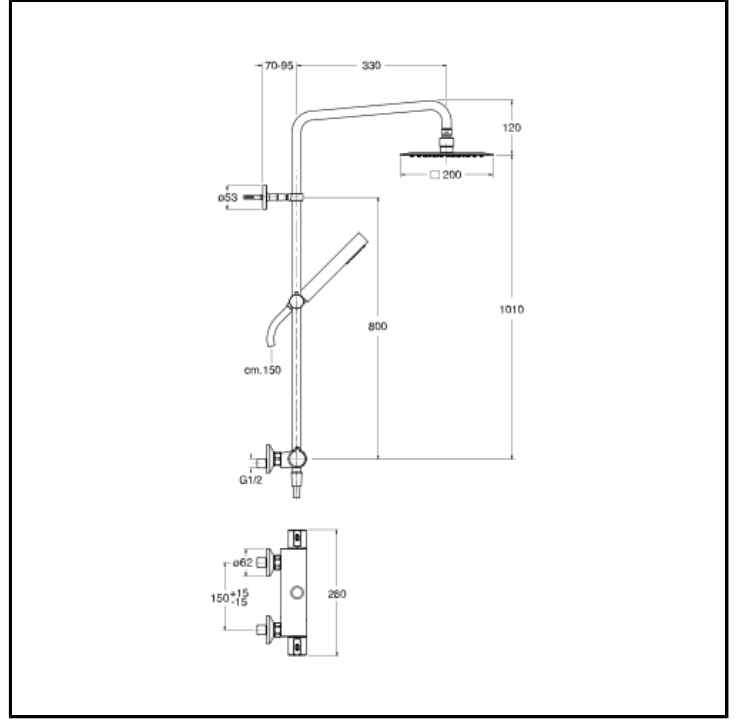

"Cold touch" external thermostatic shower mixer with ABS handle, turning column pipe, 20 x 20 cm SANDWICH SPECIAL overhead shower, anti-lime hand shower with slide rail and LONG LIFE flexible hose

FINITURE

 Chrome

CHARACTERISTICS

- Multifunction column

FEATURES FROM TECHNOLOGIES

-
-

COMMAND

- Thermostatic

INSTALLATION