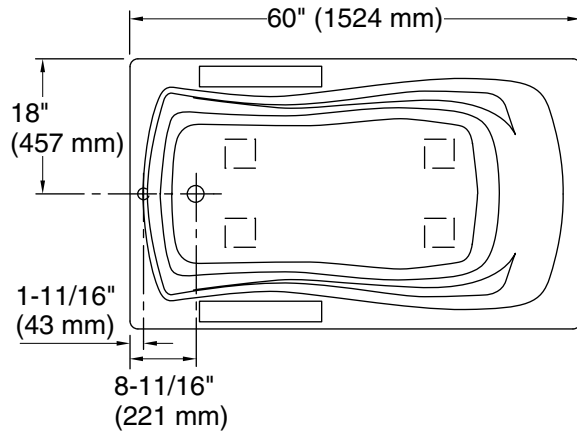

No change in measurements if connected with drain illustrated. (K-7161-AF)

Recommended Faucet Location

Technical Information

All product dimensions are nominal.

Installation:	Drop-in
Drain location:	End
Basin area, bottom:	46" x 24" (1168 mm x 610 mm)
Basin area, top:	54" x 27" (1372 mm x 686 mm)
Weight:	62 lbs (28.1 kg)
Minimum floor load:	41 lbs/ft² (200.2 kg/m²)
Water depth:	14" (356 mm)
Water capacity:	63 gal (238.5 L)
Cutout:	Drop-in, 58" x 34" (1473 mm x 864 mm)
Minimum flat for door:	2" (50 mm)

Notes

Measure your actual product for rough-in details. Install this product according to the installation instructions.

The hot water supply should be 70% of the capacity of the bath or greater. Installations will vary.

If installing a rim-mount faucet, make sure there is no interference above or below the deck before drilling any holes.