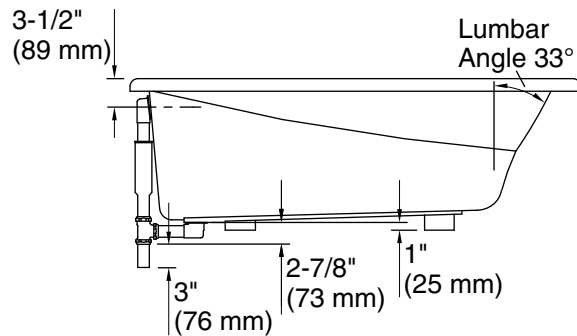

### Features

- 60"L x 36"W x 20"H.
- A builder favorite designed for quick and easy installation.
- Models available featuring integral apron and nailing flange.
- Designed for one-person bathing.
- Textured bottom surface.

### Technical Information

All product dimensions are nominal.

Installation:	Drop-in
Drain location:	End
Basin area, bottom:	46" x 24" (1168 mm x 610 mm)
Basin area, top:	54" x 27" (1372 mm x 686 mm)
Weight:	62 lbs (28.1 kg)
Minimum floor load:	41 lbs/ft <sup>2</sup> (200.2 kg/m <sup>2</sup> )
Water depth:	14" (356 mm)
Water capacity:	63 gal (238.5 L)
Cutout:	Drop-in, 58" x 34" (1473 mm x 864 mm)
Minimum flat for door:	2" (50 mm)