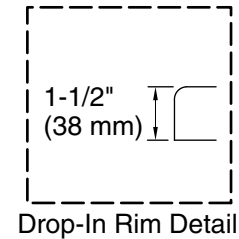

### Features

- 60"L x 36"W x 20"H.
- A builder favorite designed for quick and easy installation.
- Models available featuring integral apron and nailing flange.
- Designed for one-person bathing.
- Textured bottom surface.

### Technical Information

All product dimensions are nominal.

Installation:	Drop-in
Drain location:	End
Basin area, bottom:	46" x 24" (1168 mm x 610 mm)
Basin area, top:	54" x 27" (1372 mm x 686 mm)
Weight:	62 lbs (28.1 kg)
Minimum floor load:	41 lbs/ft <sup>2</sup> (200.2 kg/m <sup>2</sup> )
Water depth:	14" (356 mm)
Water capacity:	63 gal (238.5 L)
Cutout:	Drop-in, 58" x 34" (1473 mm x 864 mm)
Minimum flat for door:	2" (50 mm)