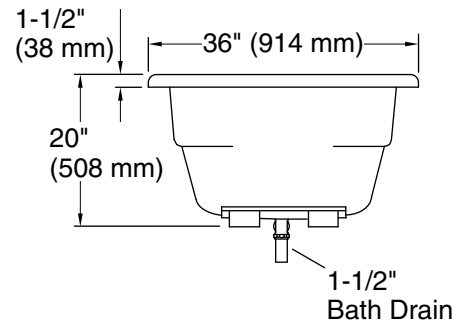

### Features

- 60"L x 36"W x 20"H.
- A builder favorite designed for quick and easy installation.
- Models available featuring integral apron and nailing flange.
- Designed for one-person bathing.
- Textured bottom surface.

### Technical Information

All product dimensions are nominal.

Installation:	Drop-in
Drain location:	End
Basin area, bottom:	46" x 24" (1168 mm x 610 mm)
Basin area, top:	54" x 27" (1372 mm x 686 mm)
Weight:	62 lbs (28.1 kg)
Minimum floor load:	41 lbs/ft <sup>2</sup> (200.2 kg/m <sup>2</sup> )
Water depth:	14" (356 mm)
Water capacity:	63 gal (238.5 L)
Cutout:	Drop-in, 58" x 34" (1473 mm x 864 mm)
Minimum flat for door:	2" (50 mm)