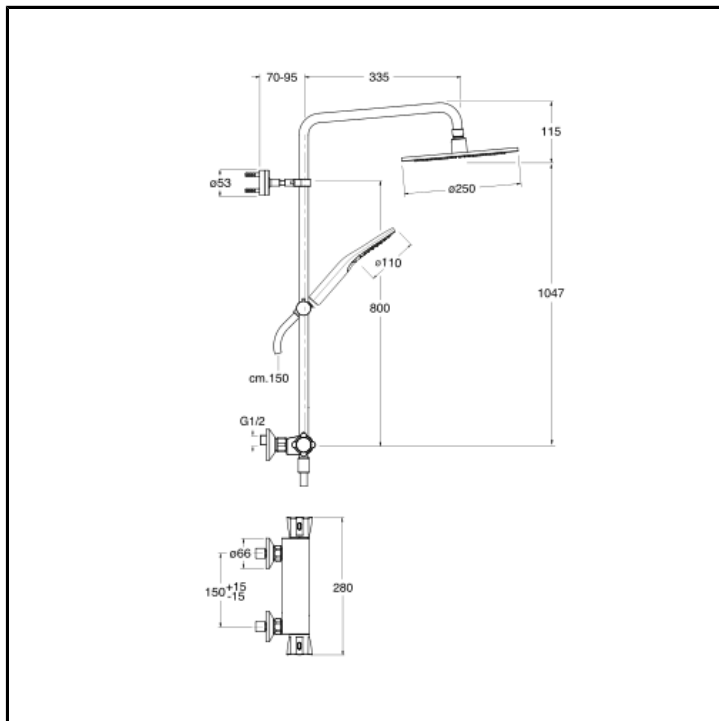

"Cold touch" external Thermostatic shower mixer with metal handle, turning column pipe, \varnothing 25 cm overhead shower, 3 functions anti-lime hand shower with slide rail and LONG LIFE flexible hose