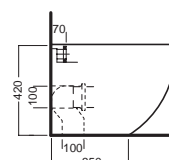

DISEGNO TECNICO TECHNICAL DESIGN

OPEN BIDET

GAMMA COLORE
COLOR RANGE / FARBEREICH

01 BIANCO
WHITE / WEISS

25 BIANCO MATT
WHITE MATT / WEISS MATT

08 ANTRACITE
ANTHRACITE / ANTHRAZIT

02 NERO MATT
BLACK MATT / SCHWARZ MATT

SMALTO ALCHEMY
ALCHEMY GLAZE / ALCHEMY EMAILLE

PURE RIM

YouTube

PURE FIX

YouTube

OPEN BIDET