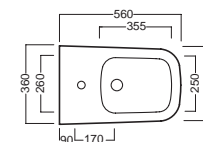

DISEGNO TECNICO TECHNICAL DESIGN

OPEN BIDET

GAMMA COLORE
COLOR RANGE / FARBEREICH

01 BIANCO
WHITE / WEISS

25 BIANCO MATT
WHITE MATT / WEISS MATT

08 ANTRACITE
ANTHRACITE / ANTHRAZIT

02 NERO MATT
BLACK MATT / SCHWARZ MATT

SMALTO ALCHEMY
ALCHEMY GLAZE / ALCHEMY EMAILLE

PURE RIM

YouTube

PURE FIX

YouTube

OPEN BIDET