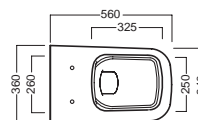

DISEGNO TECNICO TECHNICAL DESIGN

OPEN BIDET

GAMMA COLORE
COLOR RANGE / FARBEREICH

01 BIANCO
WHITE / WEISS

25 BIANCO MATT
WHITE MATT / WEISS MATT

08 ANTRACITE
ANTHRACITE / ANTHRAZIT

02 NERO MATT
BLACK MATT / SCHWARZ MATT

SMALTO ALCHEMY
ALCHEMY GLAZE / ALCHEMY EMAILLE

PURE RIM

YouTube

PURE FIX

YouTube

OPEN BIDET