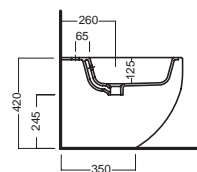

DISEGNO TECNICO TECHNICAL DESIGN

OPEN BIDET

GAMMA COLORE
COLOR RANGE / FARBEREICH

01 BIANCO
WHITE / WEISS

25 BIANCO MATT
WHITE MATT / WEISS MATT

08 ANTRACITE
ANTHRACITE / ANTHRAZIT

02 NERO MATT
BLACK MATT / SCHWARZ MATT

SMALTO ALCHEMY
ALCHEMY GLAZE / ALCHEMY EMAILLE

PURE RIM

YouTube

PURE FIX

YouTube

OPEN BIDET