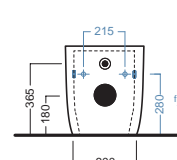

DISEGNO TECNICO TECHNICAL DESIGN

OPEN BIDET

GAMMA COLORE
COLOR RANGE / FARBEREICH

01 BIANCO
WHITE / WEISS

25 BIANCO MATT
WHITE MATT / WEISS MATT

08 ANTRACITE
ANTHRACITE / ANTHRAZIT

02 NERO MATT
BLACK MATT / SCHWARZ MATT

SMALTO ALCHEMY
ALCHEMY GLAZE / ALCHEMY EMAILLE

PURE RIM

YouTube

PURE FIX

YouTube

OPEN BIDET