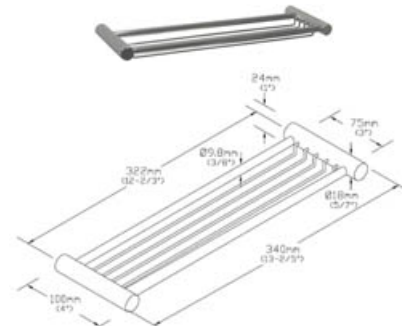

Soap dish

Código: AI0140C

General description

- Shelf consists of four seamless bar, stainless steel AISI 304, bright finish, for mounting on the wall.
- Suitable for the hotel sector, for fitting out the bathrooms in the hotel rooms.
- Model suitable for public use.
- With no removable components.

Components and Materials

- Shelf, stainless steel AISI 304, Ø 9 mm, bright finish.
- Stainless steel AISI 304 seamless bar, Ø 6 mm, bright finish.
- Stainless steel AISI 304 arm, 2 units, 0.8 mm thick, bright finish. Completely welded construction.
- Mounting on the wall by means of two screws.

Technical Specifications

Dimensions - 24x 340 x 100 mm
Distance from the wall - 100 mm

Dim.: ±4%

Operation

No specific instructions for its use required.

Certificates & Qualifications

ISO 9001:2008.

Mediclinics, S.A., reserves the right to make changes and/or modifications to the products and their specifications without prior notice.