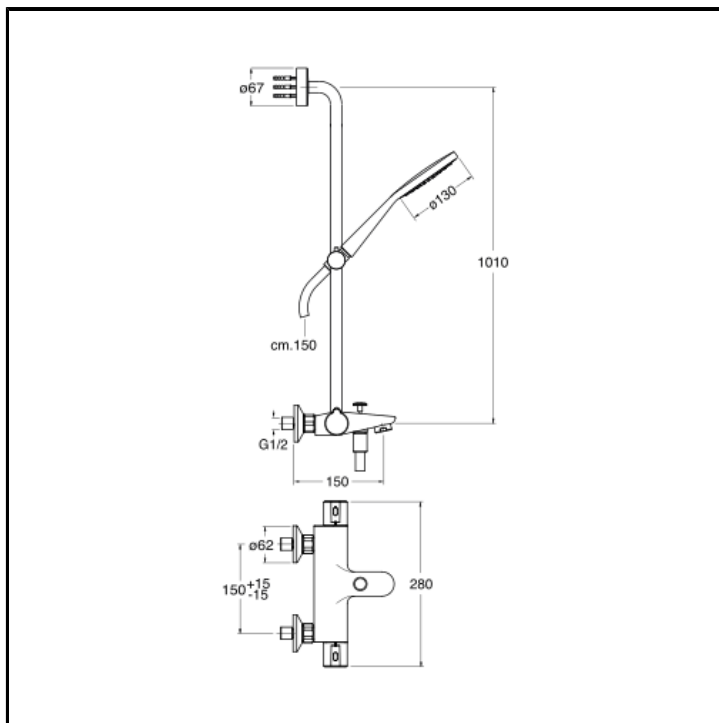

"Cold touch" external thermostatic bath mixer with ABS handle, \varnothing 13 cm anti-lime hand shower with slide rail and LONG LIFE flexible hose

FINITURE

 Chrome

CHARACTERISTICS

- Multifunction bathtub column

COMMAND

- Thermostatic

INSTALLATION

- Wall

TPOLOGY

-

ENVIRONMENT

- Bathroom