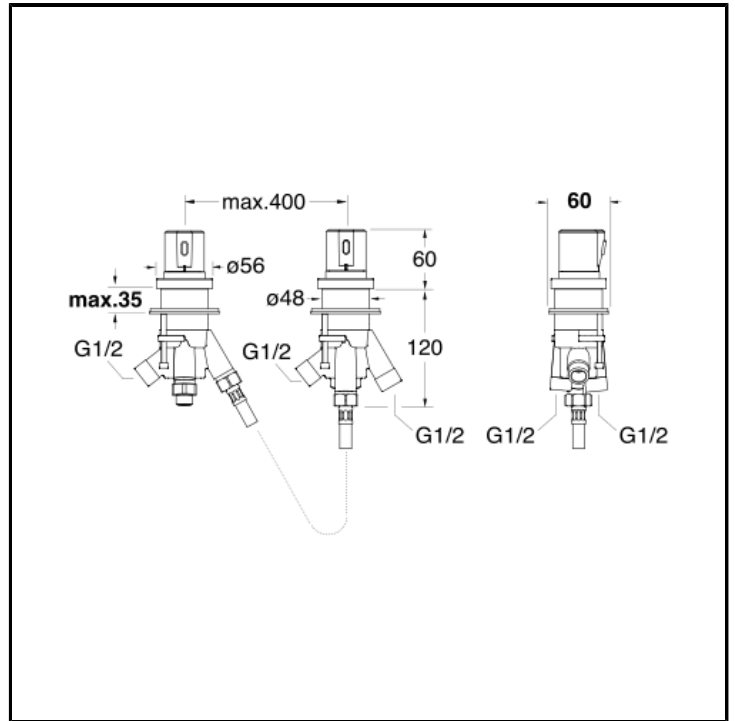

Deck mounted thermostatic bath mixer with 3 outlets diverter with ABS handle

FINITURE

 Chrome

CHARACTERISTICS

-

COMMAND

- Thermostatic

INSTALLATION

- Tub edge

TPOLOGY

-

ENVIRONMENT

- Bathroom