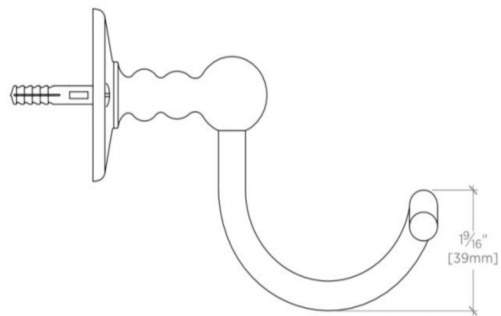

## ETOILE

Etoile Single Robe Hook

ETRH19

SHOWN IN ETOILE SINGLE ROBE HOOK| ETRH19

### TECHNICAL DETAILS

Escutcheon Primary Material: Brass  
Depth / Width: 5"  
Height: 4"  
Installation Type: Wall Mounted  
Length: 3"  
Primary Material: Brass  
Suggested Application: Bath

### PRODUCT FEATURES

3" x 5" x 4"

Made of Brass

## ETOILE

Etoile Single Robe Hook

ETRH19

TOP VIEW SCALE: 6"=1'-0"

FRONT VIEW SCALE: 6"=1'-0"

SIDE VIEW SCALE: 6"=1'-0"