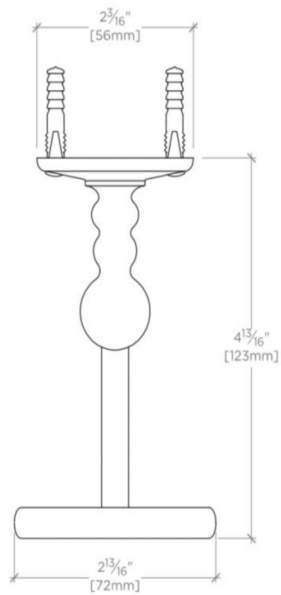

### TECHNICAL DETAILS

Escutcheon Primary Material: Brass  
Depth / Width: 5"  
Height: 4"  
Installation Type: Wall Mounted  
Length: 3"  
Primary Material: Brass  
Suggested Application: Bath

### PRODUCT FEATURES

3" x 5" x 4"

Made of Brass

## ETOILE

Etoile Single Robe Hook

ETRH19

TOP VIEW SCALE: 6"=1'-0"

FRONT VIEW SCALE: 6"=1'-0"

SIDE VIEW SCALE: 6"=1'-0"