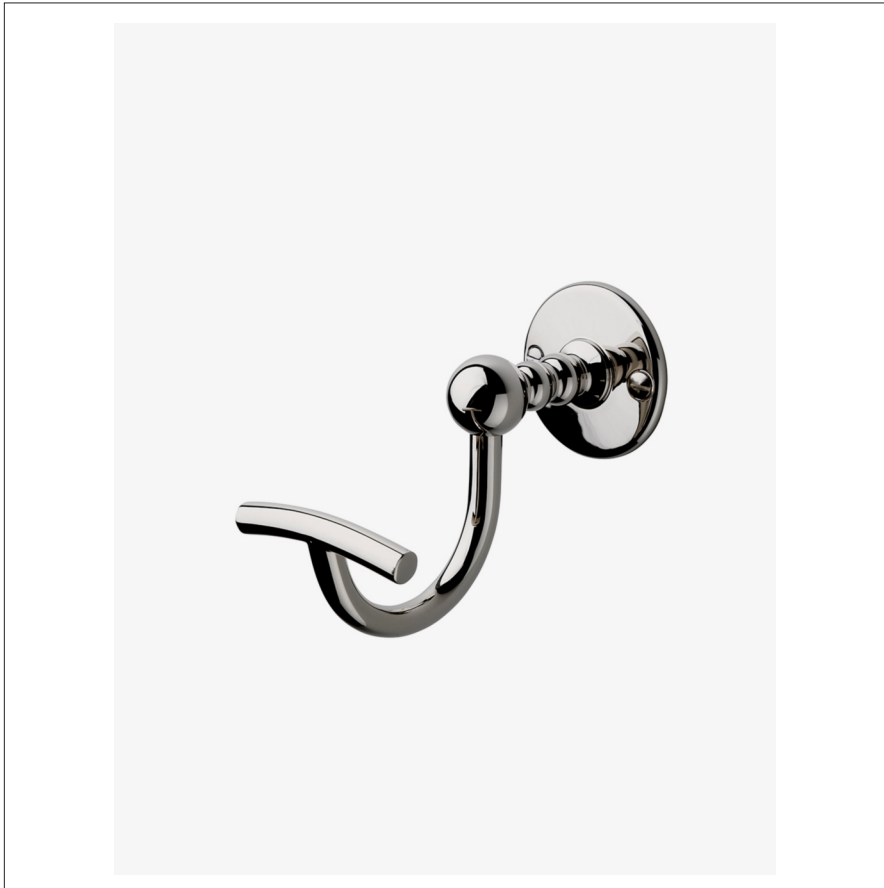

## ETOILE

Etoile Single Robe Hook

ETRH19

SHOWN IN ETOILE SINGLE ROBE HOOK| ETRH19

### TECHNICAL DETAILS

Escutcheon Primary Material: Brass  
Depth / Width: 5"  
Height: 4"  
Installation Type: Wall Mounted  
Length: 3"  
Primary Material: Brass  
Suggested Application: Bath

### PRODUCT FEATURES

3" x 5" x 4"

Made of Brass

## ETOILE

Etoile Single Robe Hook

ETRH19

TOP VIEW SCALE: 6"=1'-0"

FRONT VIEW SCALE: 6"=1'-0"

SIDE VIEW SCALE: 6"=1'-0"