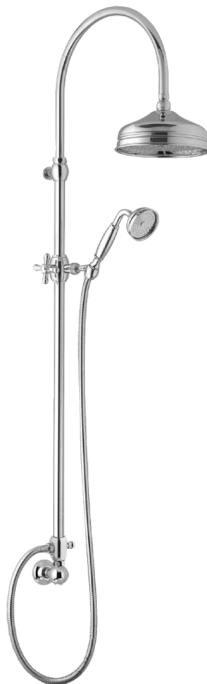

Telescopic colonial concealed

Telescopic colonial concealed
30026/ID-VO

TECHNICAL INFORMATION

Traditional telescopic and turning shower column with adjustable mounting with articulated shower holder, built-in holder and diverter. Ø220 non-liming inspectable and serviceable traditional shower head in brass/stainless steel. Brass inspectable and serviceable traditional one jet shower. Brass double spiral flexible hose cm 150. OLD BRASS

Flow rate:

? Doccia o soffione?

PICTURE