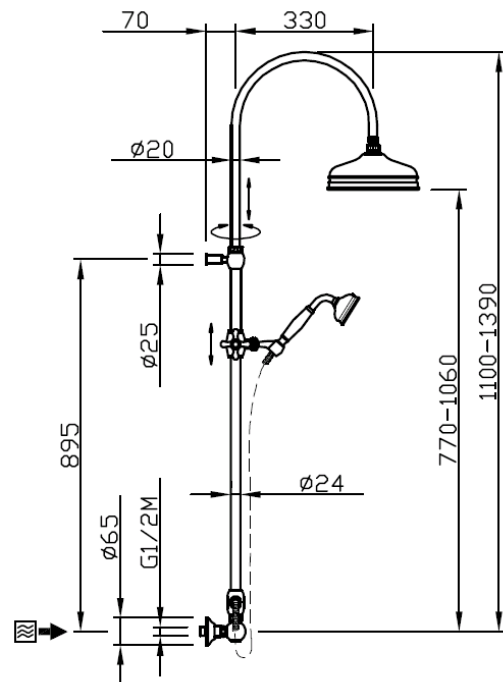

## TECHNICAL INFORMATION

Traditional telescopic and turning shower column with adjustable mounting with articulated shower holder, built-in holder and diverter. Ø220 non-liming inspectable and serviceable traditional shower head in brass/stainless steel. Brass inspectable and serviceable traditional one jet shower. Brass double spiral flexible hose cm 150. OLD BRASS

## SPARE PARTS

## FEATURES

Rain jet

Non-liming

adjustable telescopic shower column

## TECHNICAL DRAWING