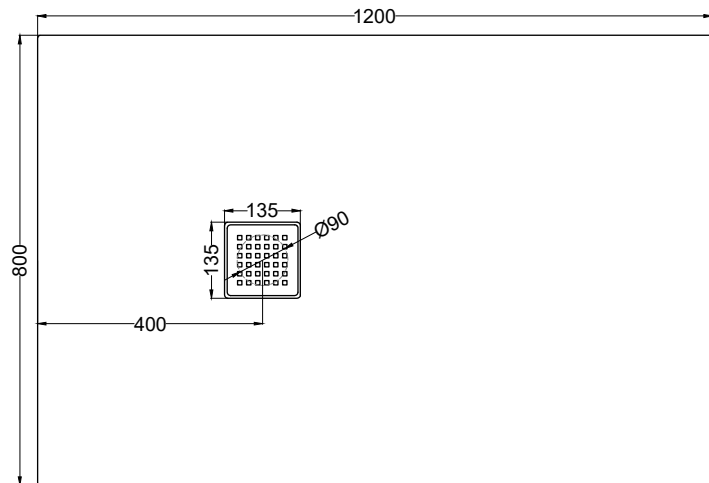

Infinito - art. PD380120

piatto doccia h3 / h3 shower tray

cielo
handmade in Italy

PESO NETTO/NET WEIGHT: 38,23 Kg

ACCESSORI/ACCESSORIES:

GRP3 - Griglietta in acciaio inox per piatto doccia Infinito H3 (obbligatoria) / *Stainless steel grate for shower tray Infinito H3 (obligatory)*

SIFPD - Piletta sifonata per piatto doccia Infinito H3 (obbligatoria) / *Siphon drain for shower tray Infinito H3 (obligatory)*

SIFPDV - Piletta sifonata per piatto doccia Infinito H3 con scarico verticale / *Siphon with vertical drain for shower tray Infinito H3*

FINITURE/FINISHES

○ Bianco/white - glossy

ANTISCIVOLO/NON SLIP

○ TW - Total White Antiscivolo/NON SLIP

Le Terre di Cielo

○ Talco	○ Arenaria
○ Pomice	○ Avena
○ Brina	○ Lino
○ Basalto	○ Cacao
○ Lavagna	○ Muschio
○ Cemento	○ Polvere

Novembre 2020

TOP

SIDE

FRONT

ATTENZIONE:

Considerato lo spessore estremamente ridotto del piatto doccia Infinito (soltanto 3 cm), si fa notare che la pendenza degli stessi risulta ovviamente limitata e minore rispetto ad un piatto doccia di più alto spessore, con conseguente minor deflusso d'acqua. **Non è consigliato quindi l'uso di questo prodotto in combinazione con pareti doccia walk-in.**

ATTENZIONE:

Le superfici, pesi e misure riportate possono presentare leggere differenze rispetto ai pezzi reali, in considerazione e accordo delle caratteristiche di tolleranza intrinseche del materiale ceramico e del suo processo produttivo. L'azienda si riserva di cambiare schede tecniche e caratteristiche di funzionamento degli articoli in ogni momento e senza necessità di preavviso.

ATTENZIONE:

Le variazioni dimensionali che rientrano in un valore pari a $\pm 2\%$ sono da considerarsi nelle tolleranze del prodotto ceramico.

ATTENTION: