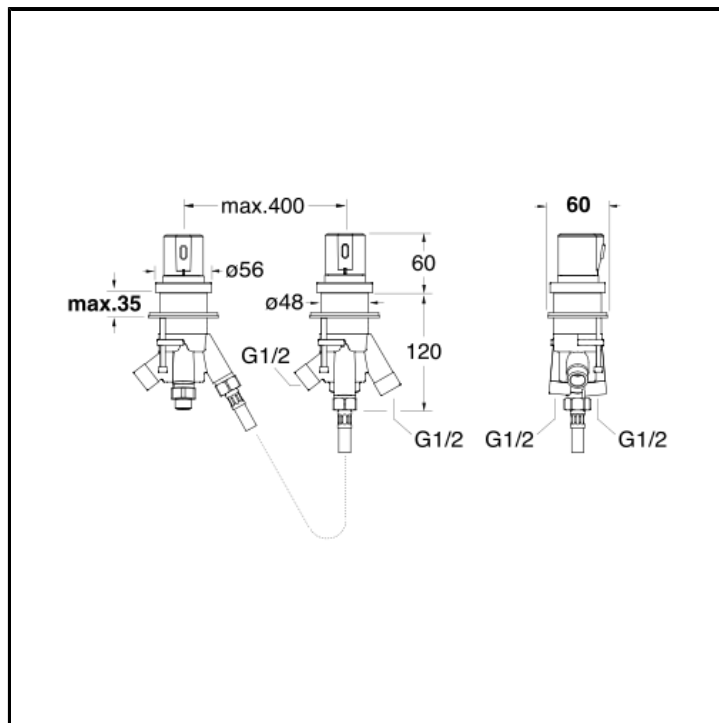

Deck mounted thermostatic bath mixer with 2 outlets diverter with ABS handle

FINITURE

 Chrome

CHARACTERISTICS

-

COMMAND

- Thermostatic

INSTALLATION

- Tub edge

TPOLOGY

-

ENVIRONMENT

- Bathroom