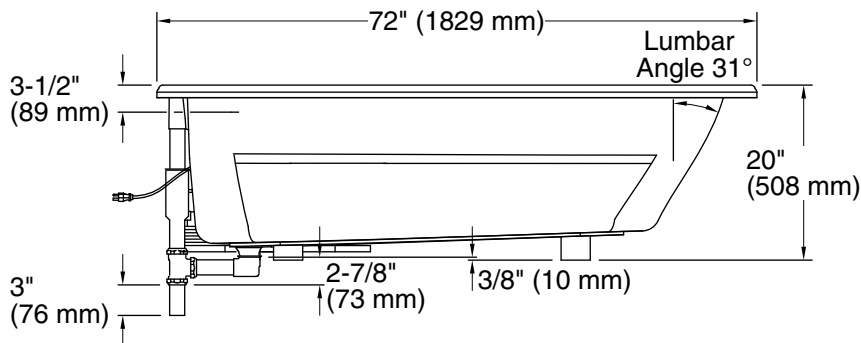

Required Electrical Service

One dedicated circuit required, protected with Class A Ground-Fault Circuit-Interrupter (GFCI). Outside North America, this device may be known as a Residual Current Device (RCD).

Pump: 120 V, 15 A, 60 Hz

Technical Information

All product dimensions are nominal.

Installation:	Drop-in
Drain location:	End
Basin area, bottom:	55-1/4" x 23-1/2" (1403 mm x 597 mm)
Basin area, top:	64-1/2" x 32" (1638 mm x 813 mm)
Weight:	112 lbs (50.8 kg)
Minimum floor load:	36 lbs/ft² (175.8 kg/m²)
Water depth:	15" (381 mm)
Water capacity:	75 gal (283.9 L)
Template:	Drop-in, 1042557-7, required, included
Electrical component rating:	Pump: 120 V, 7.5 A, 60 Hz
Pump speed:	Single

Notes

Measure your actual product for rough-in details. Install this product according to the installation instructions.

The hot water supply should be 70% of the capacity of the bath or greater. Installations will vary.

The pump base extends 9" (229 mm) beyond the edge of the rim. Modify the framing as needed.