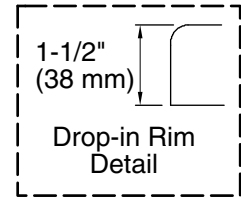

Required Electrical Service

One dedicated circuit required, protected with Class A Ground-Fault Circuit-Interrupter (GFCI). Outside North America, this device may be known as a Residual Current Device (RCD).

Pump: 120 V, 15 A, 60 Hz

Technical Information

All product dimensions are nominal.

Installation:	Drop-in
Drain location:	End
Basin area, bottom:	55-1/4" x 23-1/2" (1403 mm x 597 mm)
Basin area, top:	64-1/2" x 32" (1638 mm x 813 mm)
Weight:	112 lbs (50.8 kg)
Minimum floor load:	36 lbs/ft² (175.8 kg/m²)
Water depth:	15" (381 mm)
Water capacity:	75 gal (283.9 L)
Template:	Drop-in, 1042557-7, required, included
Electrical component rating:	Pump: 120 V, 7.5 A, 60 Hz
Pump speed:	Single

Notes

Measure your actual product for rough-in details. Install this product according to the installation instructions.

The hot water supply should be 70% of the capacity of the bath or greater. Installations will vary.

The pump base extends 9" (229 mm) beyond the edge of the rim. Modify the framing as needed.