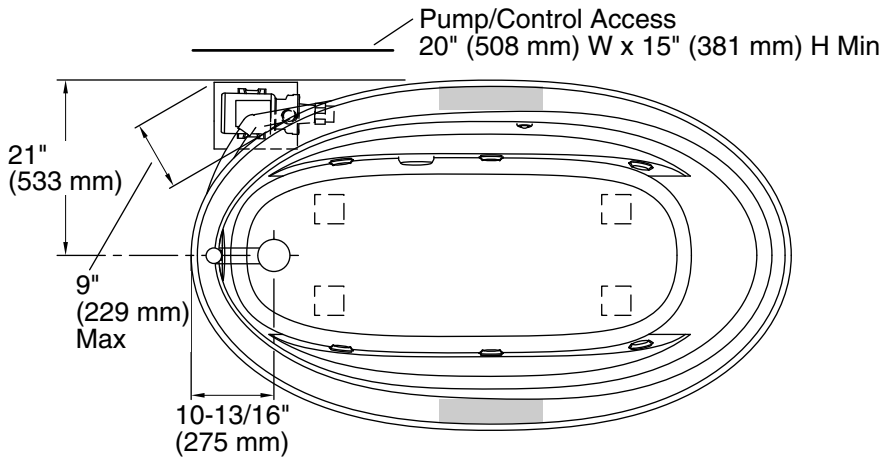

No change in measurements if connected with drain illustrated. (K-11677)

Recommended faucet area