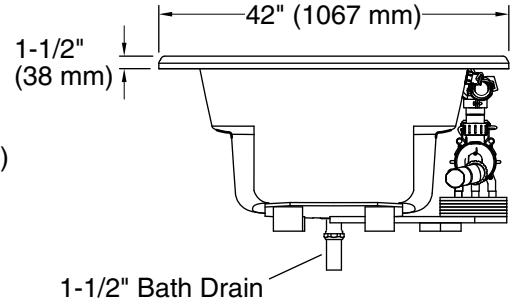

Required Electrical Service

One dedicated circuit required, protected with Class A Ground-Fault Circuit-Interrupter (GFCI). Outside North America, this device may be known as a Residual Current Device (RCD).

Pump: 120 V, 15 A, 60 Hz

Technical Information

All product dimensions are nominal.

Installation:	Drop-in
Drain location:	End
Basin area, bottom:	55-1/4" x 23-1/2" (1403 mm x 597 mm)
Basin area, top:	64-1/2" x 32" (1638 mm x 813 mm)
Weight:	112 lbs (50.8 kg)
Minimum floor load:	36 lbs/ft² (175.8 kg/m²)
Water depth:	15" (381 mm)
Water capacity:	75 gal (283.9 L)
Template:	Drop-in, 1042557-7, required, included
Electrical component rating:	Pump: 120 V, 7.5 A, 60 Hz
Pump speed:	Single

Notes

Measure your actual product for rough-in details. Install this product according to the installation instructions.

The hot water supply should be 70% of the capacity of the bath or greater. Installations will vary.

The pump base extends 9" (229 mm) beyond the edge of the rim. Modify the framing as needed.