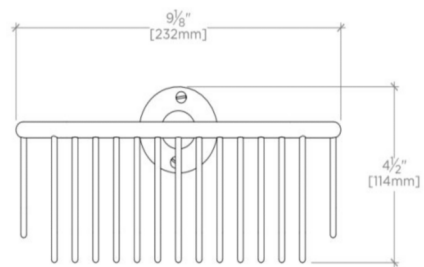

ETOILE

ETSC01

Etoile Wall Mounted Rectangular Shower Caddy

SHOWN IN ETOILE WALL MOUNTED RECTANGULAR SHOWER CADDY| ETSC01

TECHNICAL DETAILS

Adjustable Levelers / Feet: N
Depth / Width: 6 1/2"
Height: 4 1/2"
Installation Type: Wall Mounted
Interior / Exterior Application: Interior Only
Length: 9 1/8"
Primary Material: Brass
Suggested Application: Bath

INSPIRATION

Defined elegance. Etoile has a European sophistication with a timeless sense of chic.

PRODUCT FEATURES

9 1/8" x 6 1/2" x 4 1/2"

Made of Brass

Nickel Finish

ETOILE

ETSC01

Etoile Wall Mounted Rectangular Shower Caddy

TOP VIEW

SCALE: 3"=1'-0"

FRONT VIEW

SCALE: 3"=1'-0"

SIDE VIEW

SCALE: 3"=1'-0"