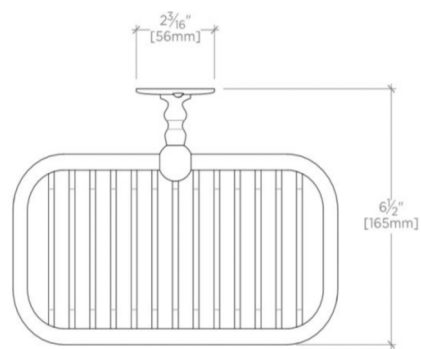

ETOILE

ETSC01

Etoile Wall Mounted Rectangular Shower Caddy

SHOWN IN ETOILE WALL MOUNTED RECTANGULAR SHOWER CADDY| ETSC01

TECHNICAL DETAILS

Adjustable Levelers / Feet: N
Depth / Width: 6 1/2"
Height: 4 1/2"
Installation Type: Wall Mounted
Interior / Exterior Application: Interior Only
Length: 9 1/8"
Primary Material: Brass
Suggested Application: Bath

INSPIRATION

Defined elegance. Etoile has a European sophistication with a timeless sense of chic.

PRODUCT FEATURES

9 1/8" x 6 1/2" x 4 1/2"

Made of Brass

Nickel Finish

ETOILE

ETSC01

Etoile Wall Mounted Rectangular Shower Caddy

TOP VIEW

SCALE: 3"=1'-0"

FRONT VIEW

SCALE: 3"=1'-0"

SIDE VIEW

SCALE: 3"=1'-0"