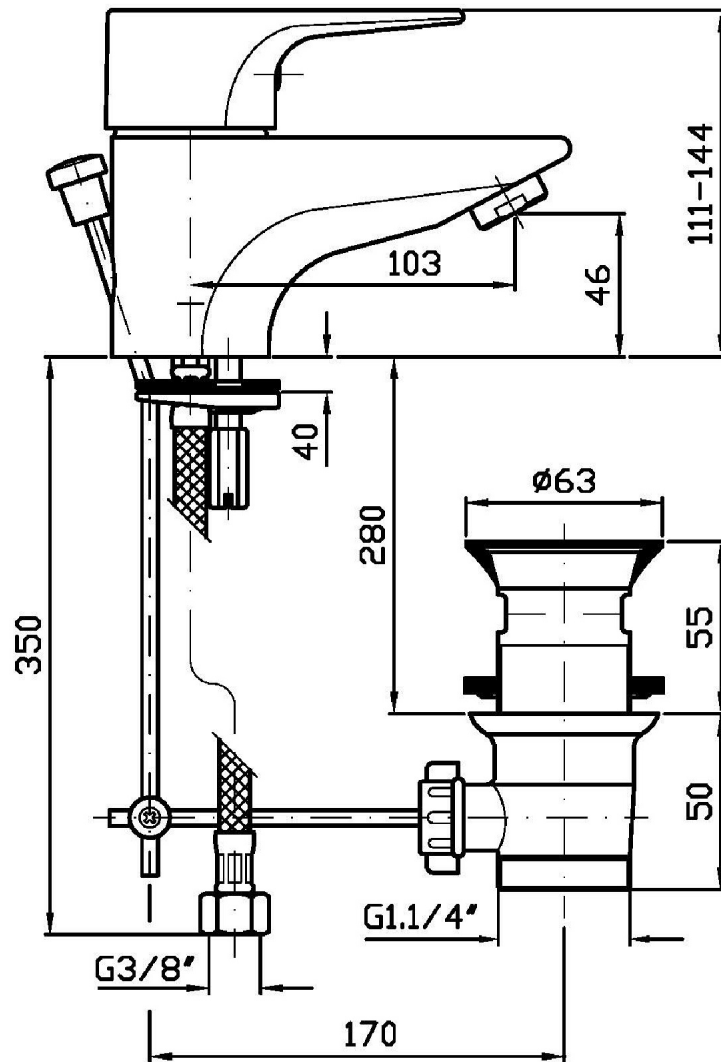

Single lever basin mixer with aerator, 1 ¼" pop-up waste, flexible pipes.

Finiture / Finishes

Cromo / Chrome

FLAT

ZP9208

Disegno Complessivo / Overall Drawing

FLAT

ZP9208

Esplosi / Exploded

FLAT

ZP9208

Portate / Flowrates (lt/min)

PRESSIONE PRESSURE	1 BAR	2 BAR	3 BAR	4 BAR	5 BAR
LAVABO BASIN	10	13	16	19	21
P1					
P2					
P3					
P4					
P5					

FLAT

ZP9208

Pesi e Misure / Weights and Sizes

Peso (Kg) Weight (lb)	1,9 (Kg)	4,18874 (lb)
Volume (dc3) - (in3)	4,05 (dc3)	0,000247 (in3)
h (mm) - (in)	70 (mm)	2,755907 (in)
L1 (mm) - (in)	150 (mm)	5,905515 (in)
L2 (mm) - (in)	385 (mm)	15,1574885 (in)