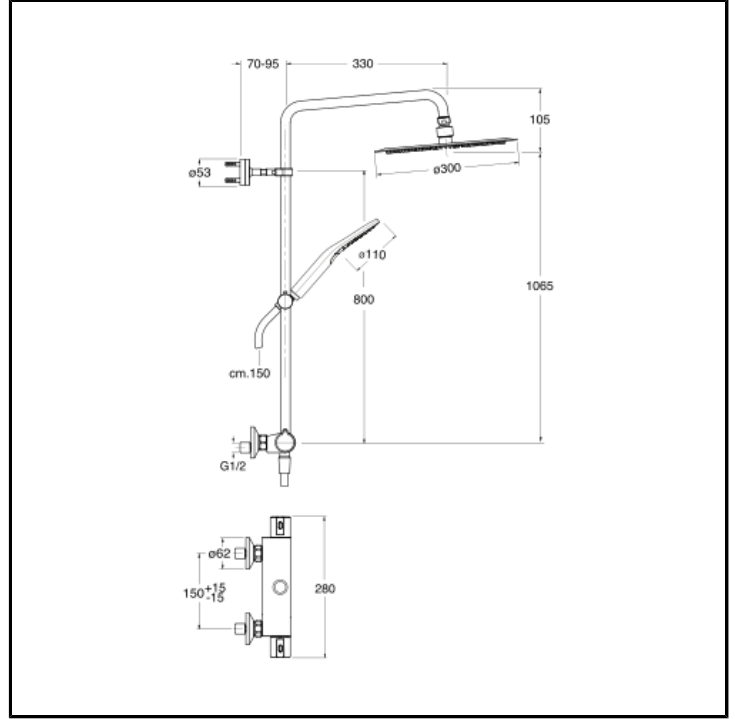

# CRITE480

"Cold touch" external thermostatic shower mixer with ABS handle, turning column pipe,  $\varnothing$  30 cm SANDWICH SPECIAL overhead shower, anti-lime 3 functions hand shower with slide rail and LONG LIFE flexible hose