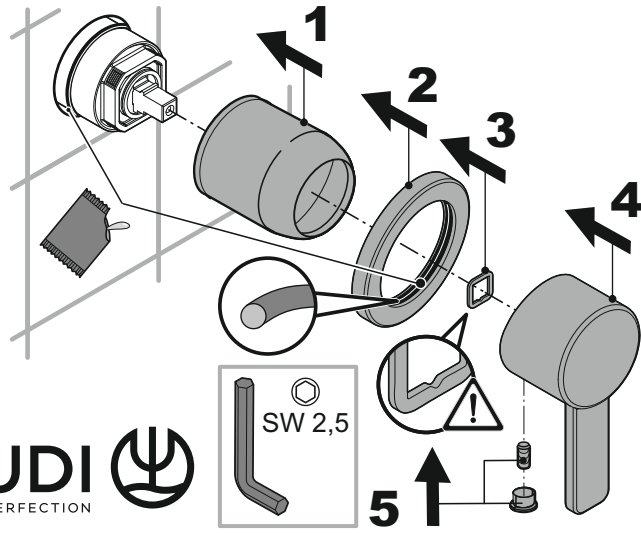

KLUDI

WATER IN PERFECTION

9 62 788 / 00