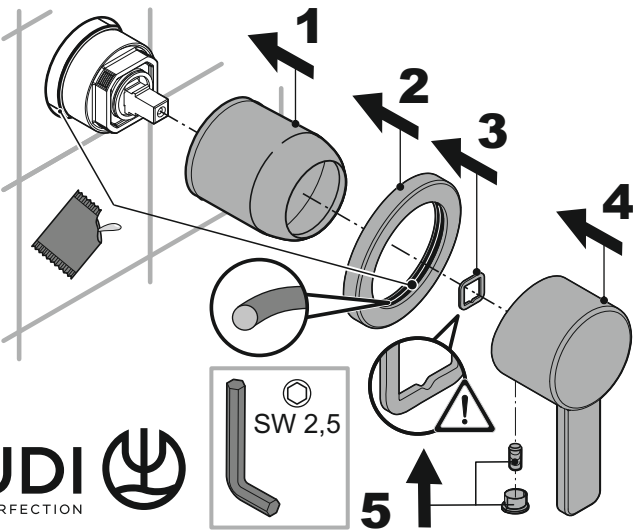

WATER IN PERFECTION

9 62 788 / 00

KLUDI 

WATER IN PERFECTION

9 62 788 / 00

KLUDI 

WATER IN PERFECTION

9 62 788 / 00