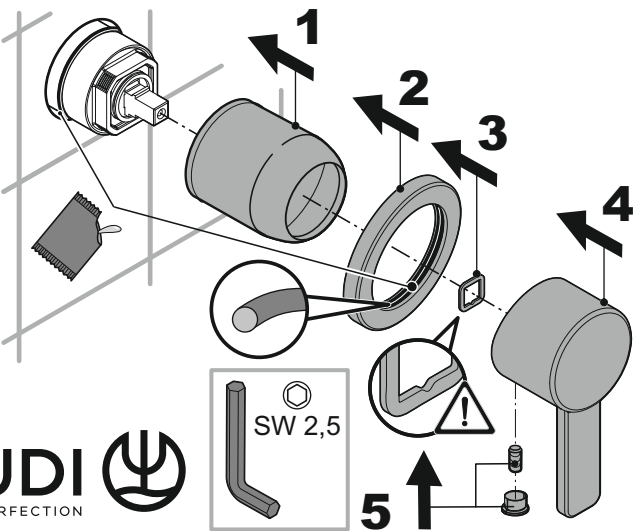

KLUDI

WATER IN PERFECTION

9 62 788 / 00