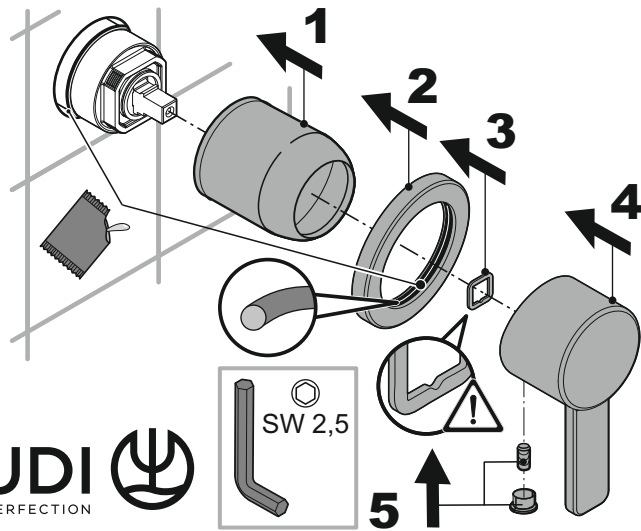

WATER IN PERFECTION

9 62 788 / 00

KLUDI 

WATER IN PERFECTION

9 62 788 / 00

KLUDI 

WATER IN PERFECTION

9 62 788 / 00