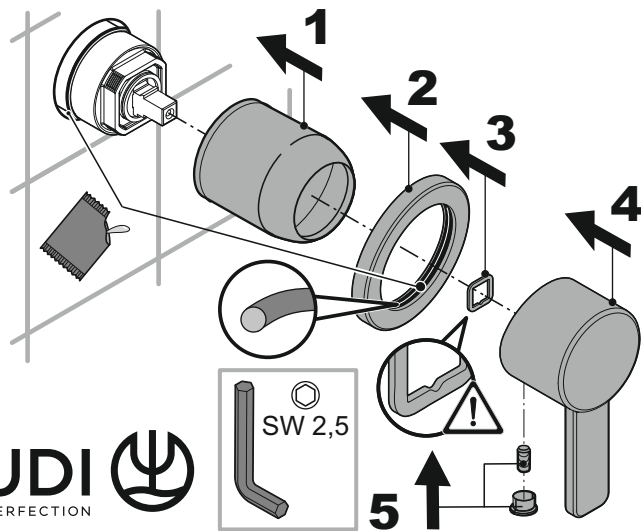

KLUDI 

WATER IN PERFECTION

9 62 788 / 00

KLUDI 

WATER IN PERFECTION

9 62 788 / 00

KLUDI 

WATER IN PERFECTION