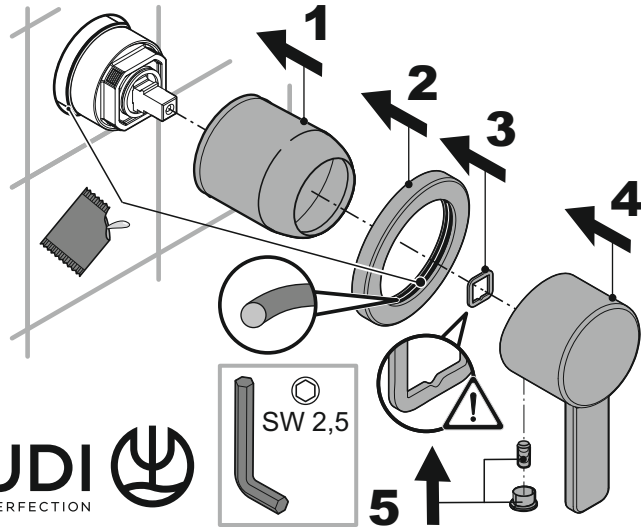

WATER IN PERFECTION

9 62 788 / 00

KLUDI 

WATER IN PERFECTION

9 62 788 / 00

KLUDI 

WATER IN PERFECTION

9 62 788 / 00