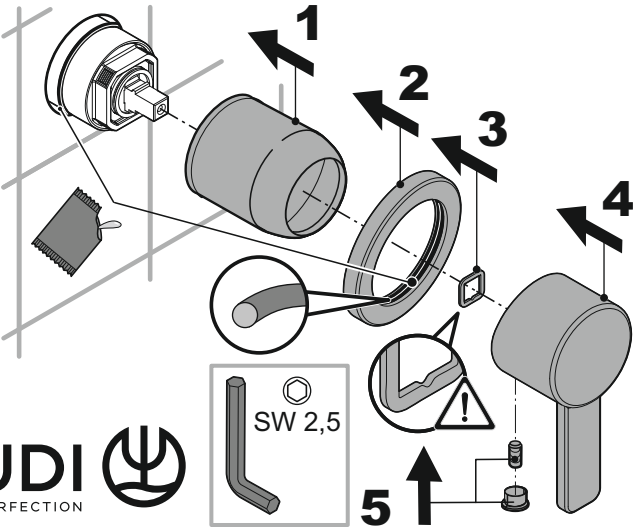

KLUDI

WATER IN PERFECTION

9 62 788 / 00