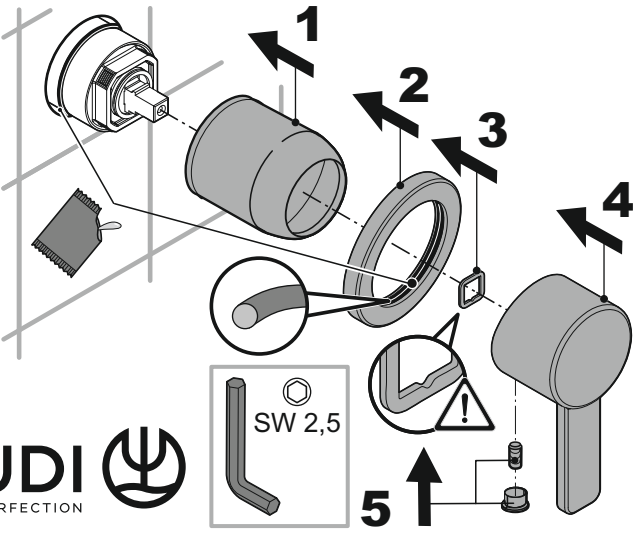

9 62 788 / 00

KLUDI

WATER IN PERFECTION

9 62 788 / 00