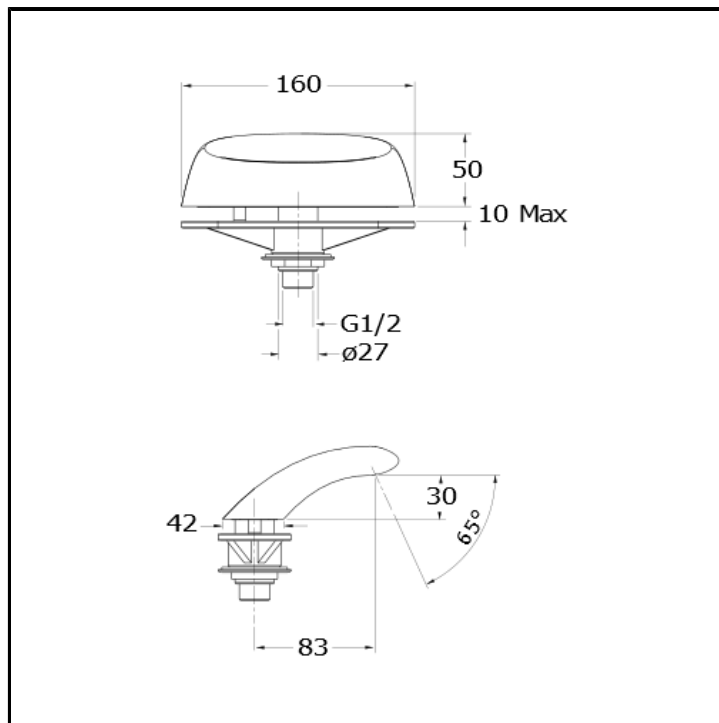

CRIBD300

16 cm bath deck waterfall spout

FINITURE

 Chrome

CHARACTERISTICS

- Accessories for bathtub edge
- Spout

INSTALLATION

- Tub edge