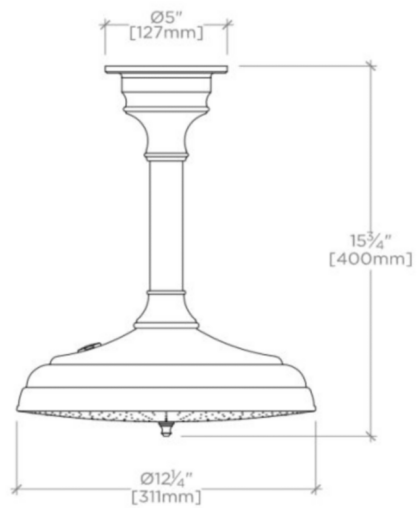

ETOILE

Etoile Ceiling Mounted 12 1/4" Shower Rose and Arm

ETSH27

SHOWN IN ETOILE CEILING MOUNTED 12 1/4" SHOWER ROSE AND ARM | ETSH27

TECHNICAL DETAILS

Adjustable versus Fixed Spray: Fixed Spray
Diameter of Head: 12 1/4"
Escutcheon Primary Material: Brass
Fittings Hole Diameter: 1 3/8"
Depth / Width: 12"
Height: 16"
Inlet Connection Size: 3/4"
Inlet Connection Type: Female NPT
Installation Type: Ceiling Mounted
Integrated Diverter: N
Length: 12"
Pivot: N
Primary Material: Brass
Suggested Application: Bath
Water Pressure Maximum: 85.0 psi
Water Pressure Minimum: 20.0 psi
Water Pressure Recommended: 45.0 psi

INSPIRATION

Defined elegance. Etoile has a European sophistication with a timeless sense of chic.

CODES & STANDARDS

Code # ETSH27: Certified with CEC

PRODUCT FEATURES

Solid brass construction
Swiveling 12" shower rose
Features graceful, elongated curves
Stocked in Chrome, Nickel, Matte Nickel, and Unlacquered Brass
Stocked in 2.5gpm (9.5L/min) flow rate. Alternate flow regulation of 1.75gpm (6.6/min) also available as special order

ETOILE

ETSH27

Etoile Ceiling Mounted 12 1/4" Shower Rose and Arm

CEILING VIEW SCALE: 1 1/2"=1'-0"

ISO VIEW SCALE: 1 1/2"=1'-0"

FRONT VIEW SCALE: 1 1/2"=1'-0"

SIDE VIEW SCALE: 1 1/2"=1'-0"