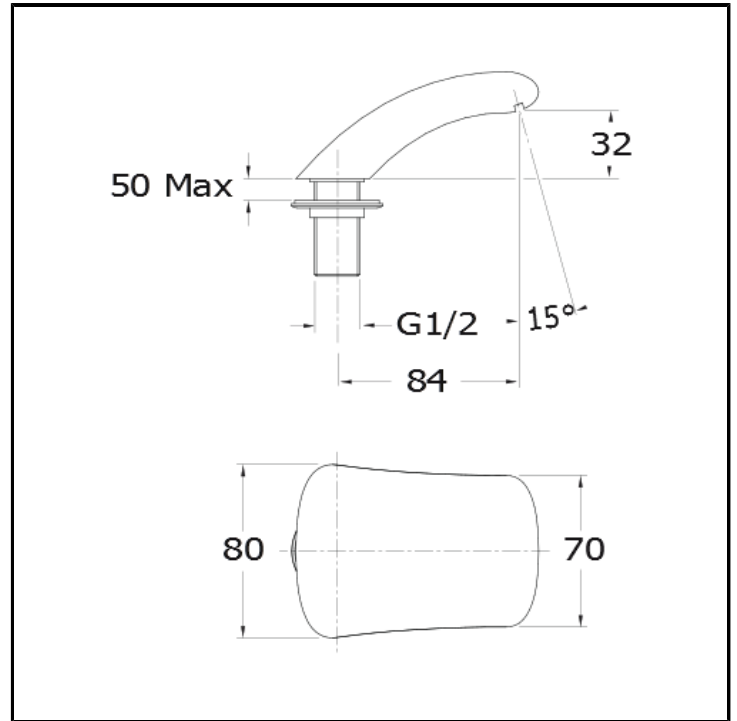

CRIBD310

8 cm bath deck waterfall spout

FINITURE

 Chrome

CHARACTERISTICS

- Spout

INSTALLATION

- Tub edge