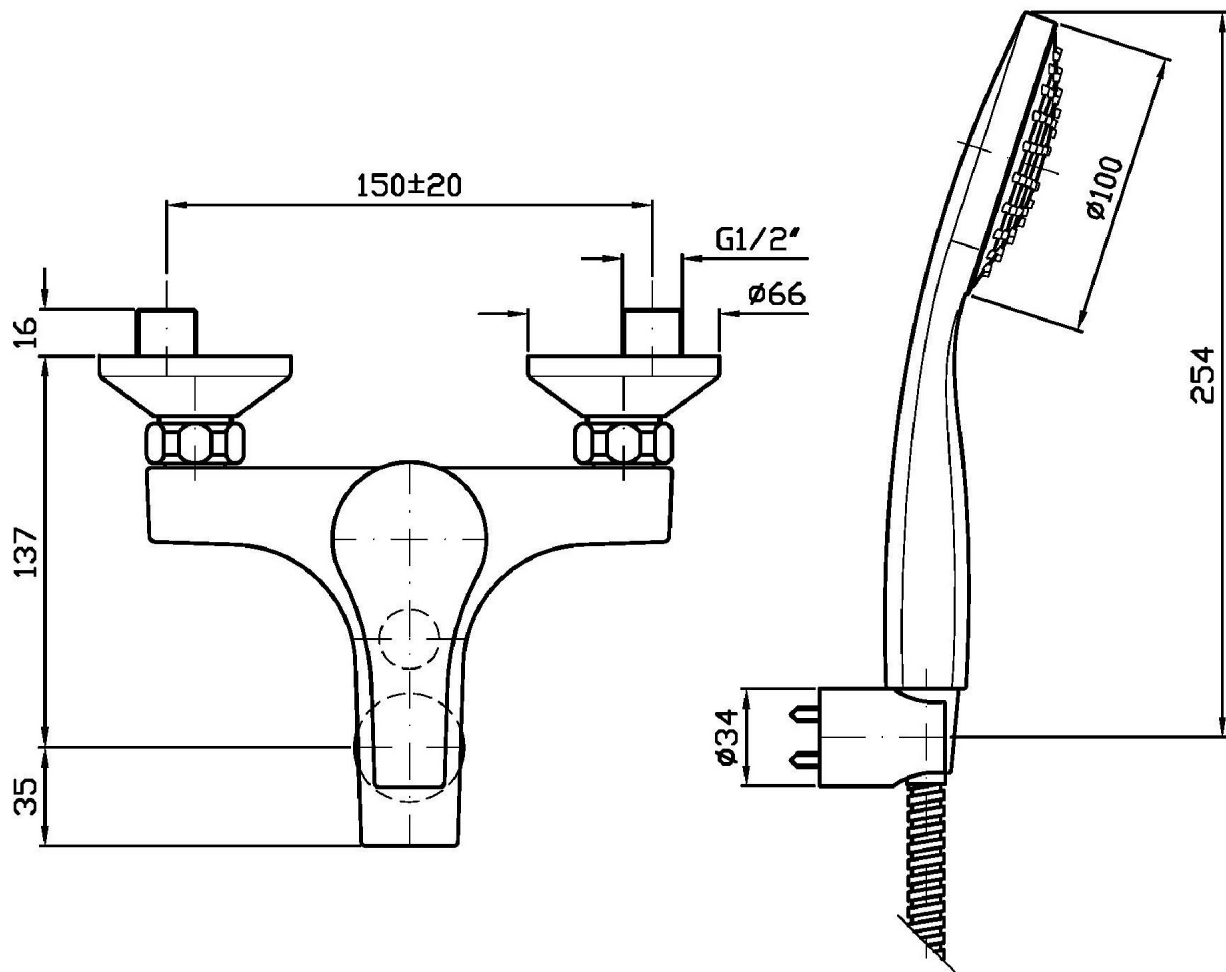

FLAT

ZP9178

Miscelatore monocomando esterno vasca-doccia. / Exposed single lever bath-shower mixer.

Miscelatore monocomando esterno vasca-doccia, deviatore-rompigetto, doccia Z94717.C, supporto, flessibile da 1500mm.

Exposed single lever bath-shower mixer with antispash diverter, handshower Z94717.C, spray support, 1500 mm flexible hose.

Finiture / Finishes

Cromo / Chrome

FLAT

ZP9178

Disegno Complessivo / Overall Drawing

FLAT

ZP9178

Esplosi / Exploded

FLAT

ZP9178

Portate / Flowrates (lt/min)

PRESSIONE PRESSURE	1 BAR	2 BAR	3 BAR	4 BAR	5 BAR
BOCCA VASCA WALL SPOUT	15	20	22	26	29
P1					
P2					
P3					
P4					
P5					

FLAT

ZP9178

Pesi e Misure / Weights and Sizes

Peso (Kg) Weight (lb)	2,5 (Kg)	5,5115 (lb)
Volume (dc3) - (in3)	5,86 (dc3)	0,000358 (in3)
h (mm) - (in)	150 (mm)	5,905515 (in)
L1 (mm) - (in)	195 (mm)	7,6771695 (in)
L2 (mm) - (in)	200 (mm)	7,87402 (in)