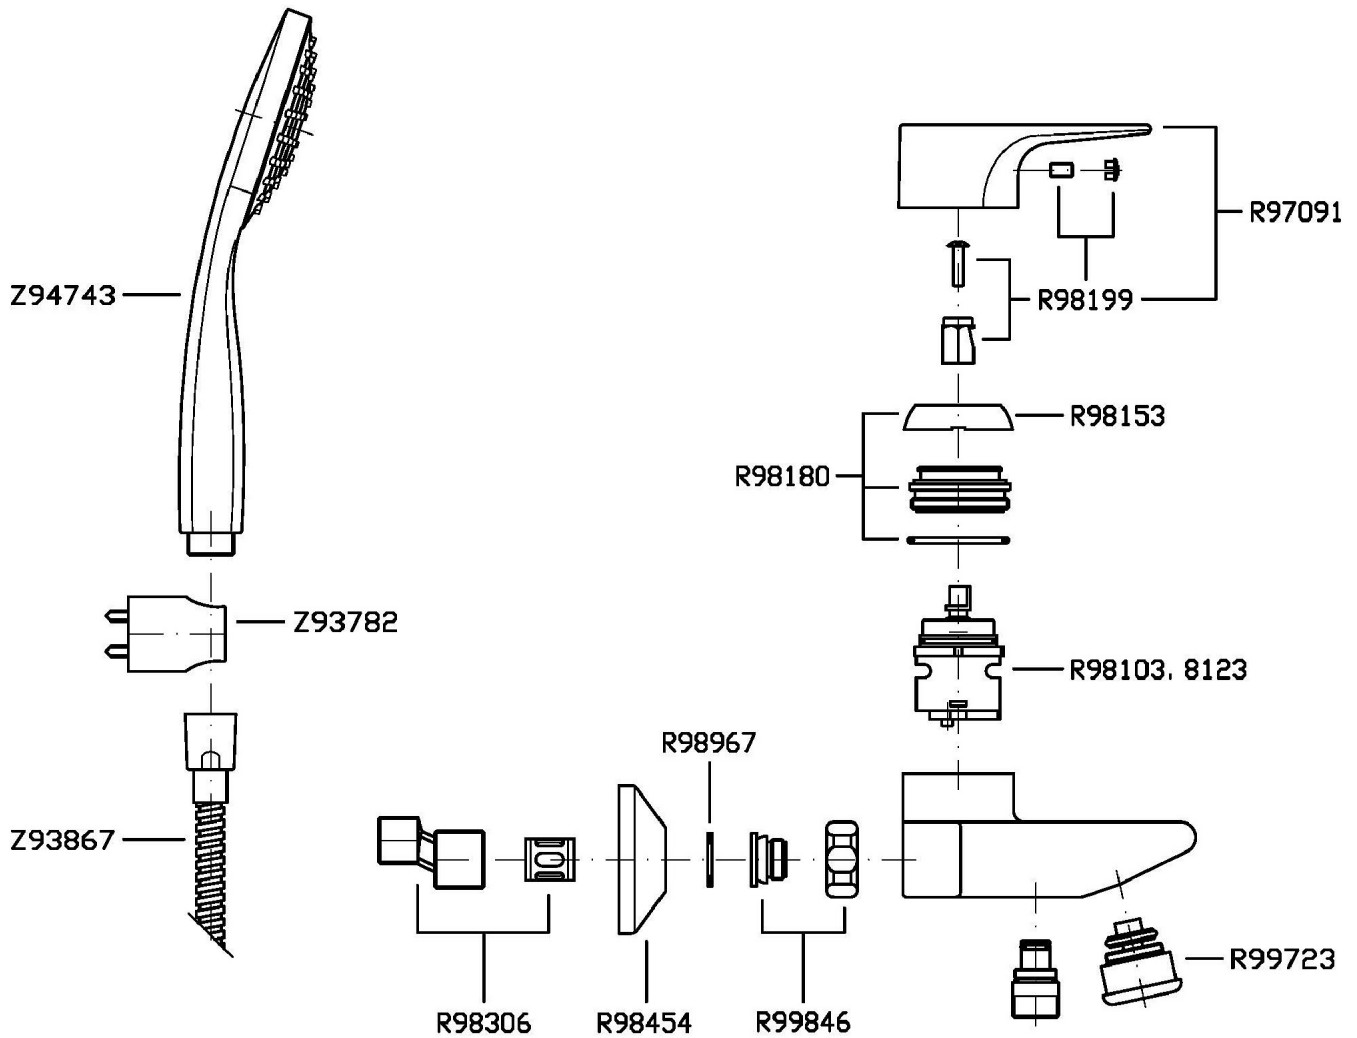

FLAT

ZP9178

Miscelatore monocomando esterno vasca-doccia. / Exposed single lever bath-shower mixer.

Miscelatore monocomando esterno vasca-doccia, deviatore-rompigetto, doccia Z94717.C, supporto, flessibile da 1500mm.

Exposed single lever bath-shower mixer with antispash diverter, handshower Z94717.C, spray support, 1500 mm flexible hose.

Finiture / Finishes

Cromo / Chrome

FLAT

ZP9178

Disegno Complessivo / Overall Drawing

FLAT

ZP9178

Esplosi / Exploded

FLAT

ZP9178

Portate / Flowrates (lt/min)

PRESSIONE PRESSURE	1 BAR	2 BAR	3 BAR	4 BAR	5 BAR
BOCCA VASCA WALL SPOUT	15	20	22	26	29
P1					
P2					
P3					
P4					
P5					

FLAT

ZP9178

Pesi e Misure / Weights and Sizes

Peso (Kg) Weight (lb)	2,5 (Kg)	5,5115 (lb)
Volume (dc3) - (in3)	5,86 (dc3)	0,000358 (in3)
h (mm) - (in)	150 (mm)	5,905515 (in)
L1 (mm) - (in)	195 (mm)	7,6771695 (in)
L2 (mm) - (in)	200 (mm)	7,87402 (in)