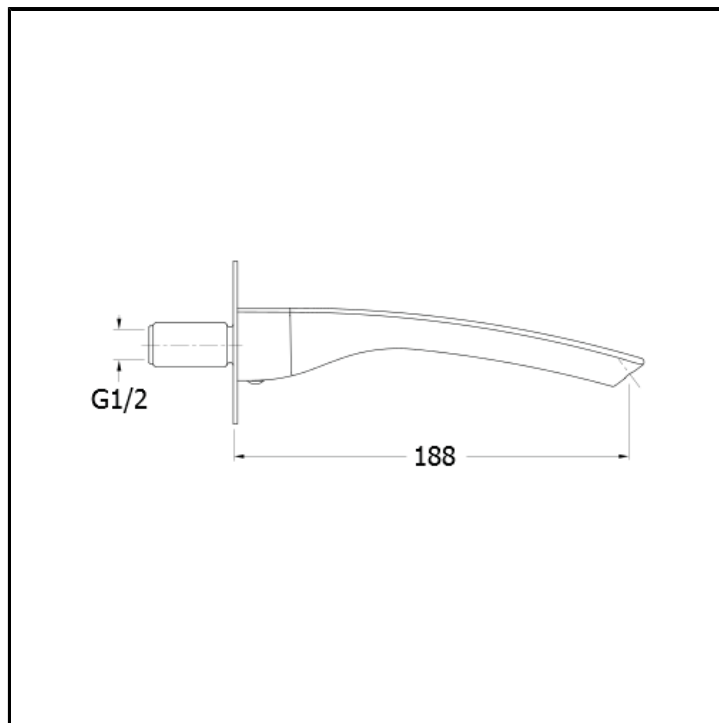

Waterfall spout - Free flow

FINITURE

-  Chrome
-  Polished black chrome
-  Yellow gold oro
-  PVD polished rose gold

CHARACTERISTICS

- Spout

INSTALLATION

- Wall

TPOLOGY