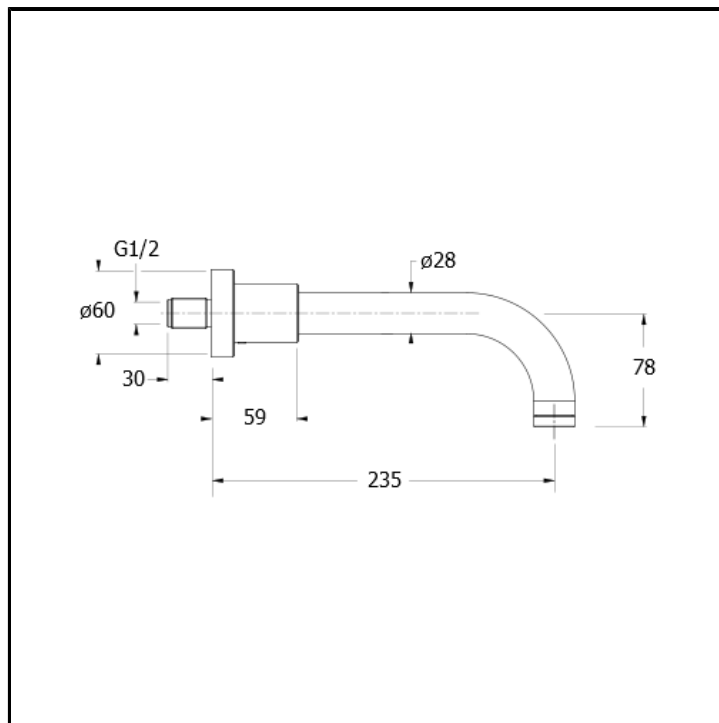

CRIPD483

1/2" built in spout

FINITURE

- White matt
- Chrome
- Polished black chrome
- Brushed black chrome
- Polished metallic
- Brushed metallic
- Black matt
- Yellow gold oro
- PVD polished rose gold
- PVD brushed rose gold
- Brushed old brass

CHARACTERISTICS

- Spout

FEATURES FROM TECHNOLOGIES

-
-

INSTALLATION

- Wall

TPOLOGY

-