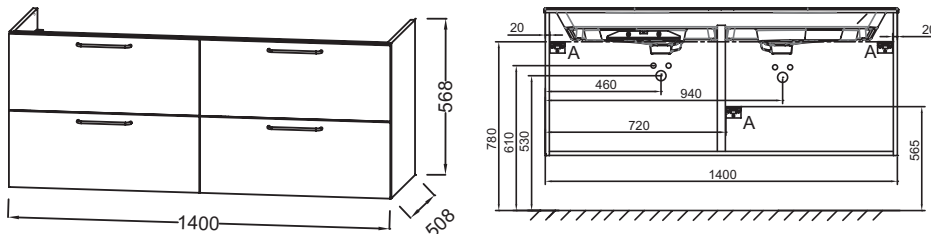

ODÉON RIVE GAUCHE - Base unit for vanity top 140 cm, 4 drawers, chrome wire handles

Jacob Delafon
PARIS

EB2526-R5

Collection: ODÉON RIVE GAUCHE

Finish*:

Main features:

Features

- DIMENSIONS: 140 x 50.80 x 56.80 cm
- MATERIAL: Lacquer or melamine
- NORMS AND REGULATION: NF
- VERSION: Chrome handle
- INSIDE FINISH: Grey
- ADDITIONAL INFORMATION: tap, vanity top/basin and fixings set not included
- WEIGHT: 57.8 kg
- INSTALLATION TYPE: Wall-hung
- STORAGE TYPE: Drawer
- HANDLE : Attached wire handle
- FIXING: Installer selects fixings set according to wall support

Technical drawing

Product Specification: Base unit for vanity top 140 cm, 4 drawers, chrome wire handles. EB2526-R5. Collection: ODÉON RIVE GAUCHE. DIMENSIONS: 140 x 50.80 x 56.80 cm. WEIGHT: 57.8 kg. MATERIAL: Lacquer or melamine. INSTALLATION TYPE: Wall-hung. NORMS AND REGULATION: NF. STORAGE TYPE: Drawer. VERSION: Chrome handle. HANDLE : Attached wire handle. INSIDE FINISH: Grey. FIXING: Installer selects fixings set according to wall support. ADDITIONAL INFORMATION: tap, vanity top/basin and fixings set not included.