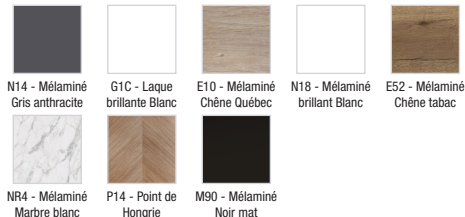

ODÉON RIVE GAUCHE - Base unit for vanity top 140 cm, 4 drawers, chrome wire handles

Jacob Delafon
PARIS

EB2526-R5

Collection: ODÉON RIVE GAUCHE

Finish*:

Main features:

Features

- DIMENSIONS: 140 x 50.80 x 56.80 cm
- MATERIAL: Lacquer or melamine
- NORMS AND REGULATION: NF
- VERSION: Chrome handle
- INSIDE FINISH: Grey
- ADDITIONAL INFORMATION: tap, vanity top/basin and fixings set not included
- WEIGHT: 57.8 kg
- INSTALLATION TYPE: Wall-hung
- STORAGE TYPE: Drawer
- HANDLE : Attached wire handle
- FIXING: Installer selects fixings set according to wall support

Technical drawing

Product Specification: Base unit for vanity top 140 cm, 4 drawers, chrome wire handles. EB2526-R5. Collection: ODÉON RIVE GAUCHE. DIMENSIONS: 140 x 50.80 x 56.80 cm. WEIGHT: 57.8 kg. MATERIAL: Lacquer or melamine. INSTALLATION TYPE: Wall-hung. NORMS AND REGULATION: NF. STORAGE TYPE: Drawer. VERSION: Chrome handle. HANDLE : Attached wire handle. INSIDE FINISH: Grey. FIXING: Installer selects fixings set according to wall support. ADDITIONAL INFORMATION: tap, vanity top/basin and fixings set not included.